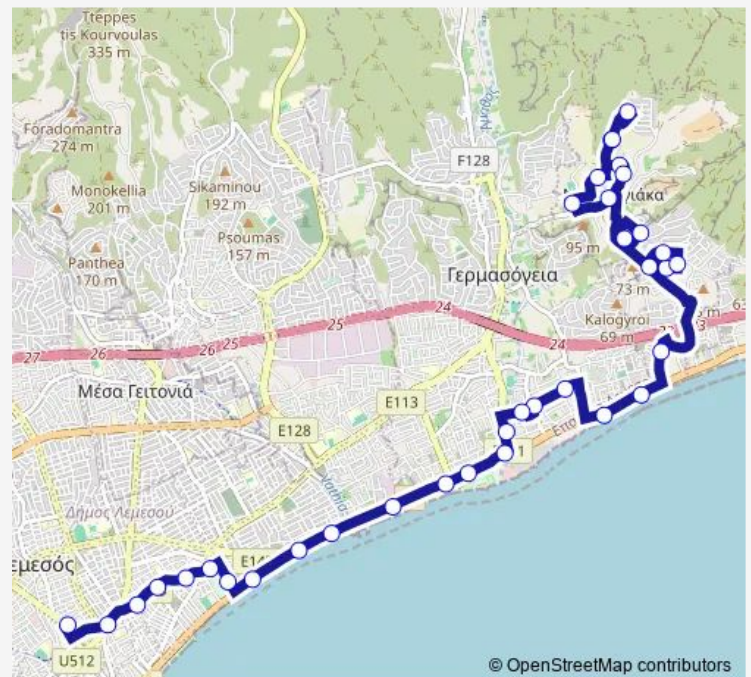

Monday —

Tuesday —

Wednesday 05:40-14:25

Thursday —

Friday 05:40-14:25

Saturday —

Sunday —

**Route info**

Direction: Mouttagiaka Square

Stops: 35

Trip Duration: 0 hour 44 min

© OpenStreetMap contributors

12 — Mouttagiaka - Leontiou Emel Station

Vasileos Georgiou A´ - Ydras

Vasileos Georgiou A´ - Dasoudi Beach

Vasileos Georgiou A´ - Andrea Zappa