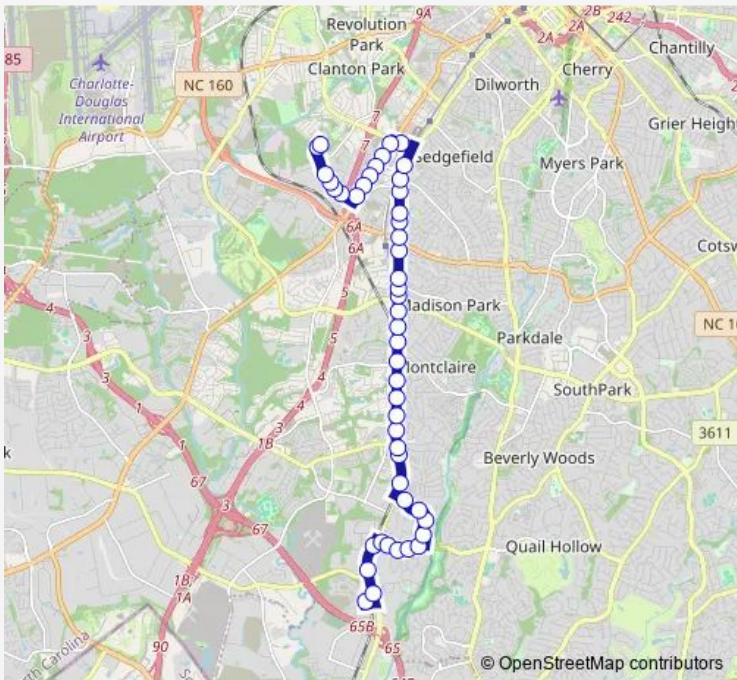

Bus 12 South Boulevard

[Go to website](#)

Direction
 I-485 Station — Rose Thorn Pl & Pressley Rd
 47 stops
[Open route schedule](#)

- I-485 Station
- South Blvd & Longleaf Dr
- South Blvd & Cressida Dr
- South Blvd & Sharon Rd West
- Sharon Rd West & Maggie Ln
- Sharon Rd West & Sharonbrook Dr
- Sharon Rd West & Sharonbrook Dr
- Sharon Rd West & Regent Park Ln
- Sharon Rd West & Sharon Lakes Rd
- Sharon Lakes Rd & Harvest Ln
- Sharon Lakes Rd & Stoney Point Ln
- Sharon Lakes Rd & Oak Meadow Ct
- Sharon Lakes Rd & South Blvd
- South Blvd & Hill Rd
- South Blvd & Starmount Cove Ln
- South Blvd & Starbrook Dr
- South Blvd & Larkfield Ln
- South Blvd & Edgewater Dr
- South Blvd & Wisteria Dr
- South Blvd & Wicker Dr
- South Blvd & Archdale Dr

Route schedule
 I-485 Station — Rose Thorn Pl & Pressley Rd

Monday	06:42-23:38
Tuesday	06:42-23:38
Wednesday	06:42-23:38
Thursday	06:42-23:38
Friday	06:42-23:38
Saturday	06:42-23:38
Sunday	06:49-00:14 ⁺¹

Route info
 Direction: I-485 Station
 Stops: 47
 Trip Duration: 0 hour 43 min

■ 12 — South Boulevard **BusMaps**

South Blvd & Emerywood Dr

South Blvd @ 5601 (Rent-A-Center)

South Blvd & Tyvola Rd

South Blvd & Tyvola Rd

Thursday 05:57-23:24

Friday 05:57-23:24

Saturday 05:57-23:24

Sunday 06:09-00:24⁺¹

Route info

Direction: Rose Thorn Pl & Pressley Rd

Stops: 49

Trip Duration: 0 hour 31 min