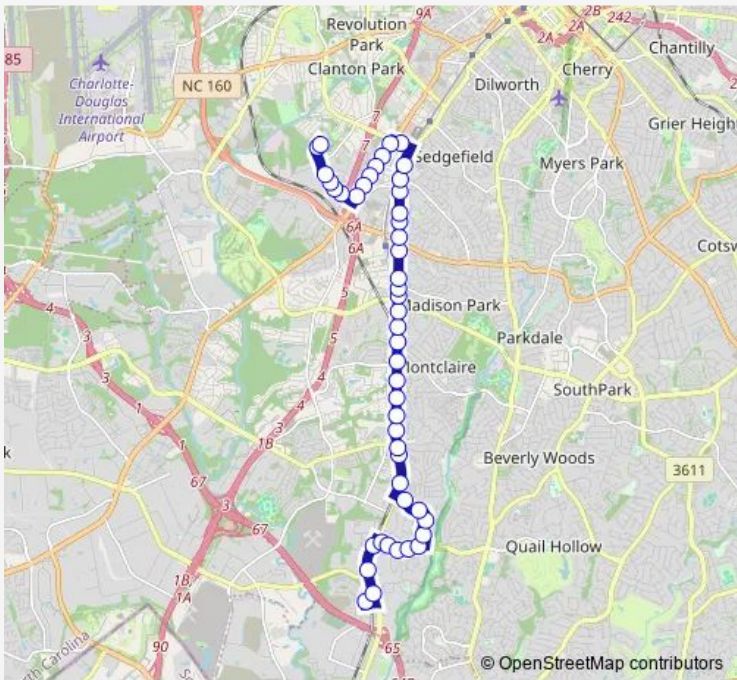

# Bus 12 South Boulevard

[Go to website](#)

**Direction**  
 I-485 Station — Rose Thorn Pl & Pressley Rd  
 47 stops  
[Open route schedule](#)

- I-485 Station
- South Blvd & Longleaf Dr
- South Blvd & Cressida Dr
- South Blvd & Sharon Rd West
- Sharon Rd West & Maggie Ln
- Sharon Rd West & Sharonbrook Dr
- Sharon Rd West & Sharonbrook Dr
- Sharon Rd West & Regent Park Ln
- Sharon Rd West & Sharon Lakes Rd
- Sharon Lakes Rd & Harvest Ln
- Sharon Lakes Rd & Stoney Point Ln
- Sharon Lakes Rd & Oak Meadow Ct
- Sharon Lakes Rd & South Blvd
- South Blvd & Hill Rd
- South Blvd & Starmount Cove Ln
- South Blvd & Starbrook Dr
- South Blvd & Larkfield Ln
- South Blvd & Edgewater Dr
- South Blvd & Wisteria Dr
- South Blvd & Wicker Dr
- South Blvd & Archdale Dr

Route schedule  
 I-485 Station — Rose Thorn Pl & Pressley Rd

Monday	06:42-23:38
Tuesday	06:42-23:38
Wednesday	06:42-23:38
Thursday	06:42-23:38
Friday	06:42-23:38
Saturday	06:42-23:38
Sunday	06:49-00:14 <sup>+1</sup>

**Route info**  
 Direction: I-485 Station  
 Stops: 47  
 Trip Duration: 0 hour 39 min

12 — South Boulevard **BusMaps**

South Blvd & Emerywood Dr

South Blvd @ 5601 (Rent-A-Center)

South Blvd & Tyvola Rd

South Blvd & Tyvola Rd

## Route schedule

Rose Thorn Pl & Pressley Rd — I-485 Station

Monday 05:57-23:24

Tuesday 05:57-23:24

Wednesday 05:57-23:24

Thursday 05:57-23:24

Friday 05:57-23:24

Saturday 05:57-23:24