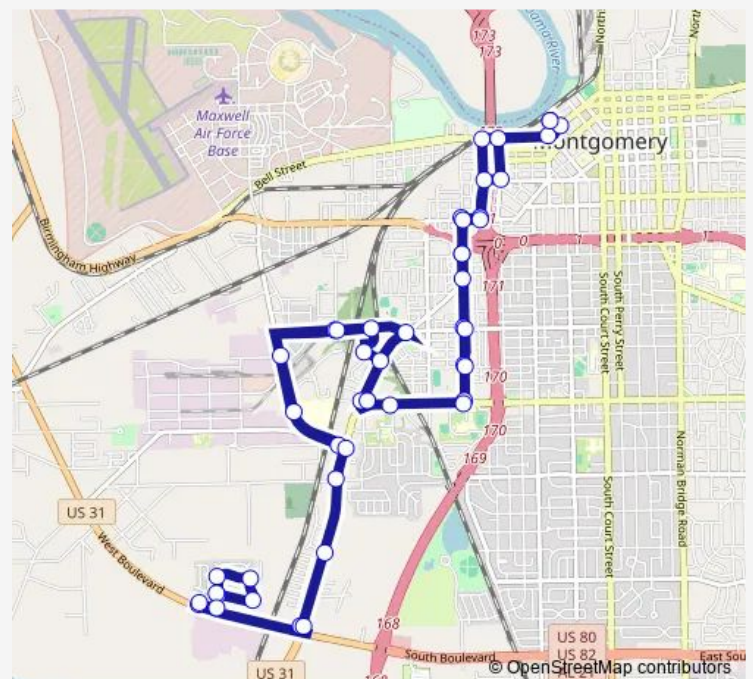

### Route schedule

Intermodal Transfer Center — Intermodal Transfer Center

Monday 05:30-20:30

Tuesday 05:30-20:30

Wednesday 05:30-20:30

Thursday 05:30-20:30

Friday 05:30-20:30

Saturday 07:30-17:30

### Route info

Direction: Intermodal Transfer Center

Stops: 47

Trip Duration: 1 hour 0 min

12 — Smiley Court/Gibbs Village

Otis Ln. & East Smiley Ct.

S Smiley & E Smiley

W Smiley & S Smiley

Fairview Transfer Center

Mobile Rd. & Terminal Rd.

Day Street & Terminal Rd.

Air Base & Trenholm State Tech

Airbase Blvd. & Mobile Hwy.

Mobile & Edgemont

Mobile & Young

South Blvd. & Mobile Hwy.

## Route schedule

Intermodal Transfer Center — Fairview Transfer Center

Monday 09:00-20:30

Tuesday 09:00-20:30

Wednesday 09:00-20:30

Thursday 09:00-20:30

Friday 09:00-20:30

Saturday —