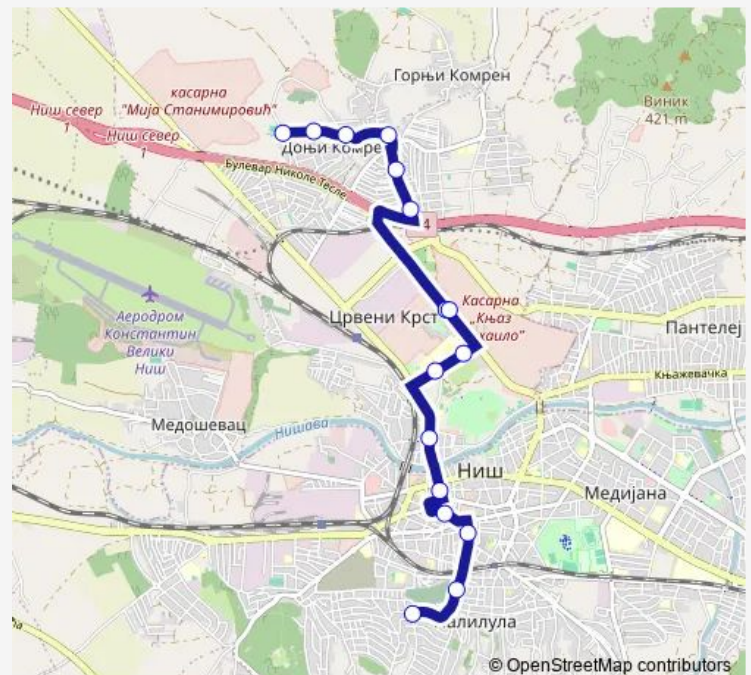

### Route schedule

Njegoševa — Donji Komren

Monday	05:10-23:20
Tuesday	05:10-23:20
Wednesday	05:10-23:20
Thursday	05:10-23:20
Friday	05:10-23:20
Saturday	05:10-22:45
Sunday	06:00-22:30

### Route info

Direction: Njegoševa

Stops: 16

Trip Duration: 0 hour 30 min

■ 12 — Njegoševa - Donji komren

BusMaps