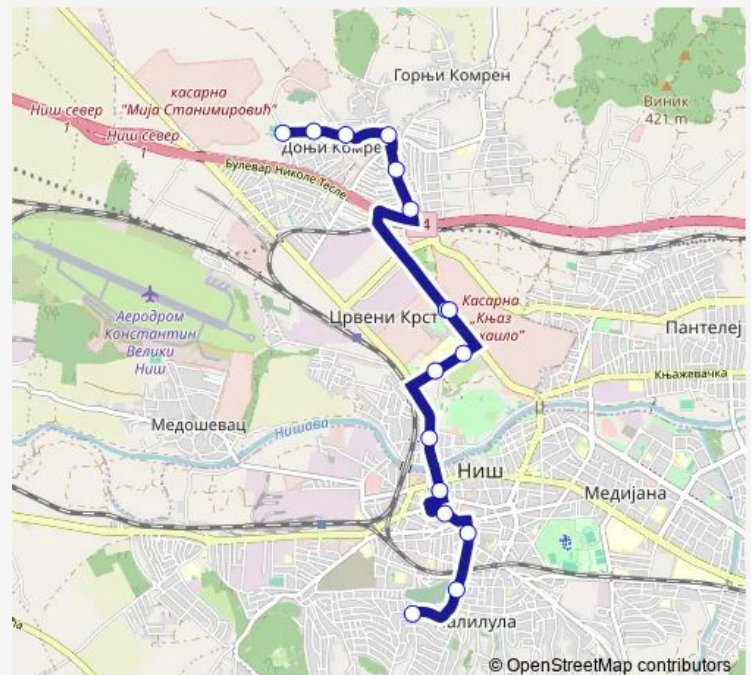

### Route schedule

Njegoševa — Donji Komren

Monday	05:10-23:20
Tuesday	05:10-23:20
Wednesday	05:10-23:20
Thursday	05:10-23:20
Friday	05:10-23:20
Saturday	05:10-22:45
Sunday	06:00-22:30

### Route info

Direction: Njegoševa

Stops: 16

Trip Duration: 0 hour 30 min

12 — Njegoševa - Donji komren

**Direction**

Donji Komren — Njegoševa

16 stops