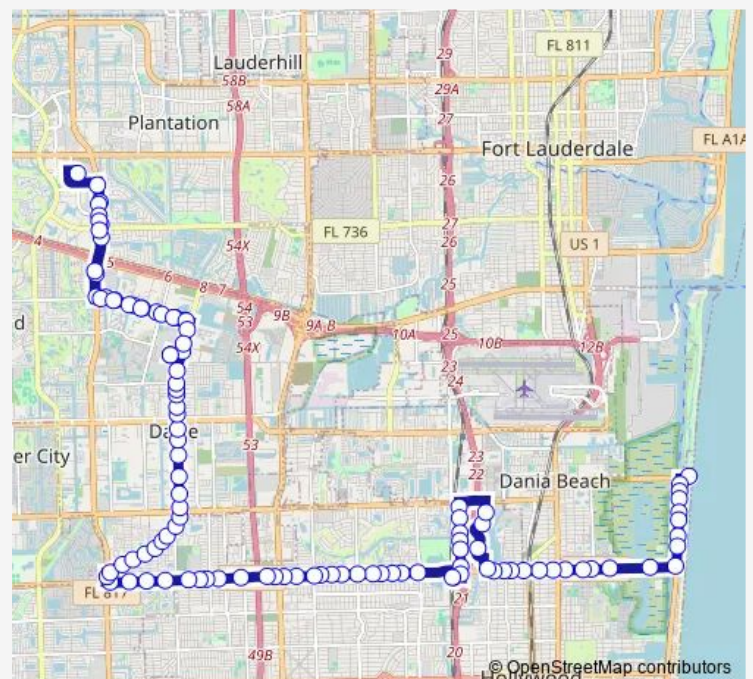

Davie R EXT/NW 75 T

Davie R EXT/NW 77 A

Davie R EXT/NW 78 A

Route schedule

BC Central Campus - (Build 19) — Dania Beach

Monday 05:00-22:12

Tuesday 05:00-22:12

Wednesday 05:00-22:12

Thursday 05:00-22:12

Friday 05:00-22:12

Saturday 05:12-22:16

Sunday 07:00-21:40

Route info

Direction: BC Central Campus - (Build 19)

Stops: 78

Trip Duration: 1 hour 7 min

12 — Westfield Mall - A1A via Oakwood Plaza

Davie R EXT/University D

Sheridan S/University D

Sheridan S/N 76 A

Sheridan S/N 72 A - (Hrs)

Sheridan S/N 70 T

Sheridan S/N 69 A

Sheridan S/N 68 A

Route info

Direction: Dania Beach

Stops: 108

Trip Duration: 1 hour 30 min

N 29 A/#4020

N 29 A/Pershing S

N 29 A/Greene S

N 29 A/Greene S