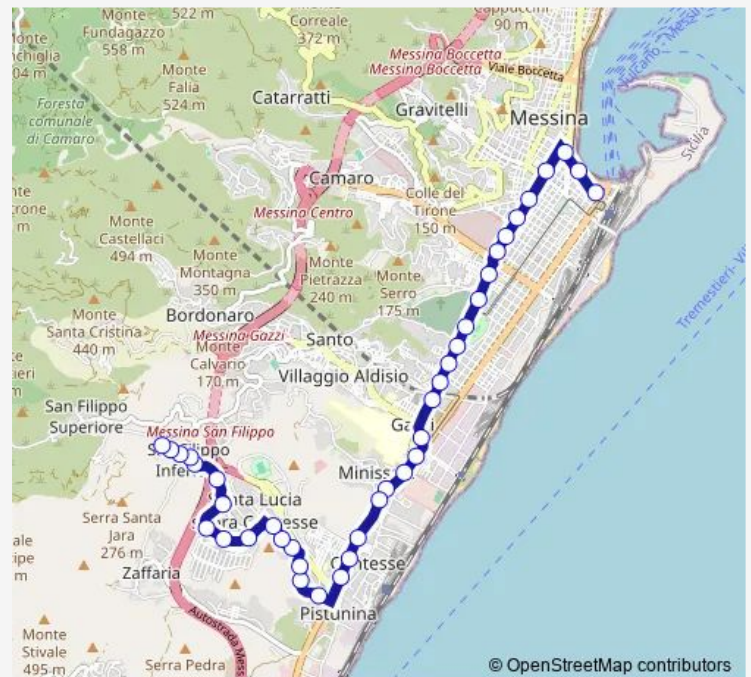

Thursday 04:05-22:20

Friday 04:05-22:20

Saturday 04:05-22:20

Sunday —

Route info

Direction: Cavallotti

Stops: 39

Trip Duration: 0 hour 35 min

Tuesday 04:50-22:55

Wednesday 04:50-22:55

Thursday 04:50-22:55

Friday 04:50-22:55

Saturday 04:50-22:55

Sunday —

Route info

Direction: S. Filippo inf., Capolinea

Stops: 32

Trip Duration: 0 hour 40 min

Via La Farina, S. Pietro e Paolo

Via La Farina, inc. via Roma

Via La Farina, inc. via Salandra

Via La Farina, inc. via Trento

Via La Farina, inc. via N. Bixio

Via La Farina, inc. via Xxvii Luglio