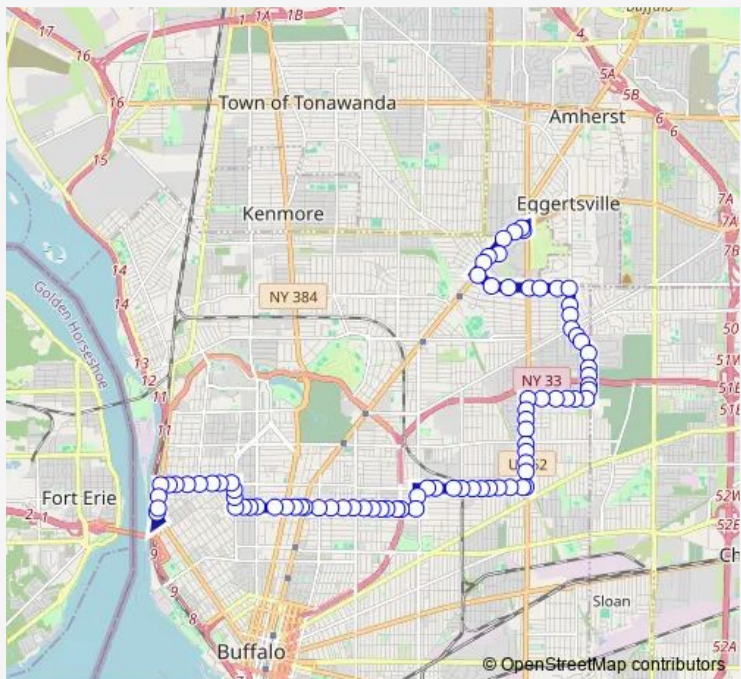

Bus 12 12 - Utica

[Go to website](#)

Direction
 Main Street Jersey Left Static — Niagara Street Prospect Avenue Nort
 82 stops
[Open route schedule](#)

- Main Street Jersey Left Static
- Main Street Callodine Avenue South
- Main Street University Plaza West N
- Main Street Kenmore Ave West
- Main Street University Station Stat
- Main Street Niagara Falls Boulevard
- Main Street Englewood Avenue South
- Winspear Avenue Main Street East Fa
- Winspear Avenue Parkridge Avenue Ea
- Winspear Avenue 260 Winspear Avenue
- Winspear Avenue Bailey Avenue East
- Winspear Avenue Suffolk Street East
- Winspear Avenue Orleans Street East
- Winspear Avenue Eggert Road East
- Eggert Road Minnesota Avenue South
- Eggert Road Shirley Avenue South
- Eggert Road Kensington Ave South Fa
- Eggert Road 456 Eggert Road South O
- Eggert Road Janet Street South
- Eggert Road Davidson Avenue South
- Eggert Road Millicent Avenue South

Route info
 Direction: Main Street Jersey Left Static
 Stops: 82
 Trip Duration: 0 hour 53 min

12 — 12 - Utica BusMaps

Eggert Road Gail Ave South

Eggert Road 260 Eggert Road

Eggert Road 246 Eggert Road South

Eggert Road Langfield Drive South

Langfield Drive Edison Avenue West

Langfield Drive Sun Street West

Langfield Drive Tower Street West

Langfield Drive Suffolk Street West

Langfield Drive Bailey Avenue West