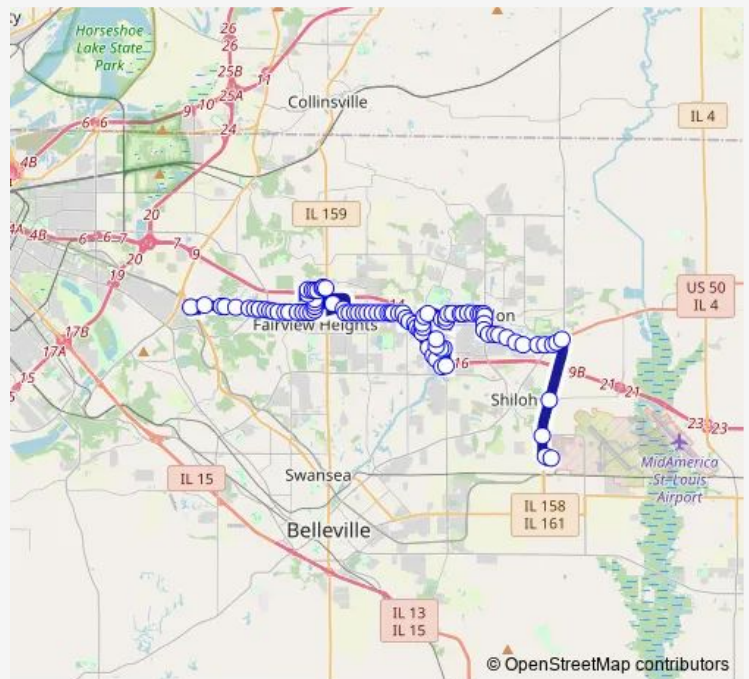

Bus 12 Ofallon-Fairview Heights

[Go to website](#)

Direction
 Shiloh-Scott Transit Center — Fairview Heights Transit Center
 96 stops
[Open route schedule](#)

- Shiloh-Scott Transit Center
- Metro Plaza @ Section Line Wb
- AIR Mobility @ Seibert Nb
- AIR Mobility @ Wherry Nb
- East US-50 @ AIR Mobility Wb
- East US-50 @ Eastgate Wb
- East US-50 @ Schwartz Wb
- East US-50 @ Lake Pointe Centre Wb
- East US-50 @ Country Oaks Wb
- East US-50 @ Seven Hills Wb
- 905 East US-50 Wb
- East US-50 @ Weber Wb
- East US-50 @ Jamestown Wb
- East US-50 @ Hilgard Wb
- East US-50 @ Park Entrance Place Wb
- East US-50 @ Parkview Wb
- Lincoln @ East US-50 Nb
- Lincoln @ 7TH Street Nb
- Lincoln @ 5TH Street Nb
- Lincoln @ 3RD Street Nb
- Lincoln @ 2ND Street Nb

Route schedule

Shiloh-Scott Transit Center — Fairview Heights Transit Center

Monday	04:11-00:25 ⁺¹
Tuesday	04:11-00:25 ⁺¹
Wednesday	04:11-00:25 ⁺¹
Thursday	04:11-00:25 ⁺¹
Friday	04:11-00:25 ⁺¹
Saturday	05:31-23:45
Sunday	05:31-23:45

Route info

Direction: Shiloh-Scott Transit Center
 Stops: 96
 Trip Duration: 0 hour 43 min

12 — Ofallon-Fairview Heights

State @ Cherry Wb

State @ OAK Wb

State @ Charles Wb

State @ Spruce Wb

State @ Willow Wb

State @ Douglas Wb

State @ Lawn Wb

State @ Countryside Wb

State @ Obernuefemann Wb

Schwaegel @ Center Grove Sb

Green Mount @ W US-50 Sb

West US-50 @ Eagle Center Wb

Regency Park @ Schantz Wb