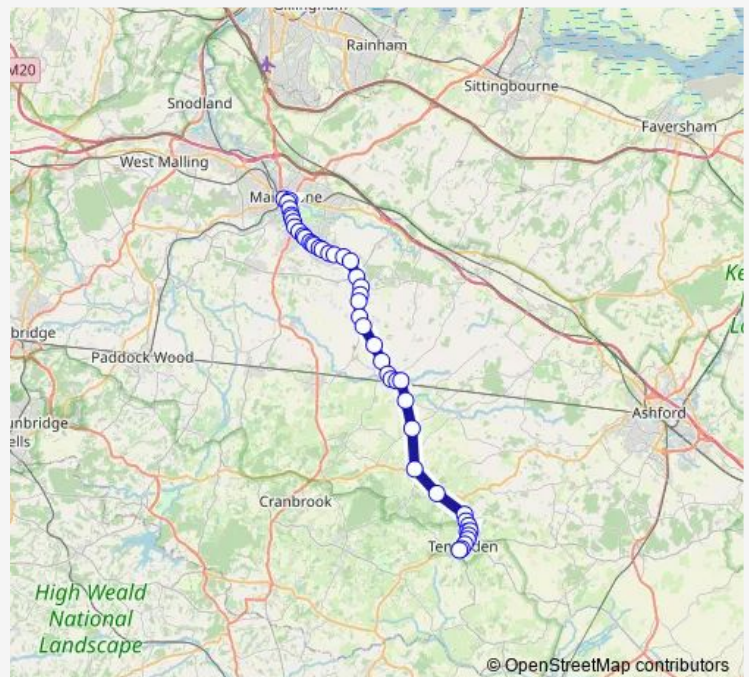

Saturday 18:30-23:05

Sunday 17:46

Route info

Direction: Royal Star Arcade

Stops: 46

Trip Duration: 0 hour 56 min

Warmlake Crossroads

Village Hall

King's Head

The Harbour

Layby

Weald of Kent Golf Club

Stonestile Road

Bankfields

George and Dragon

Railway Station