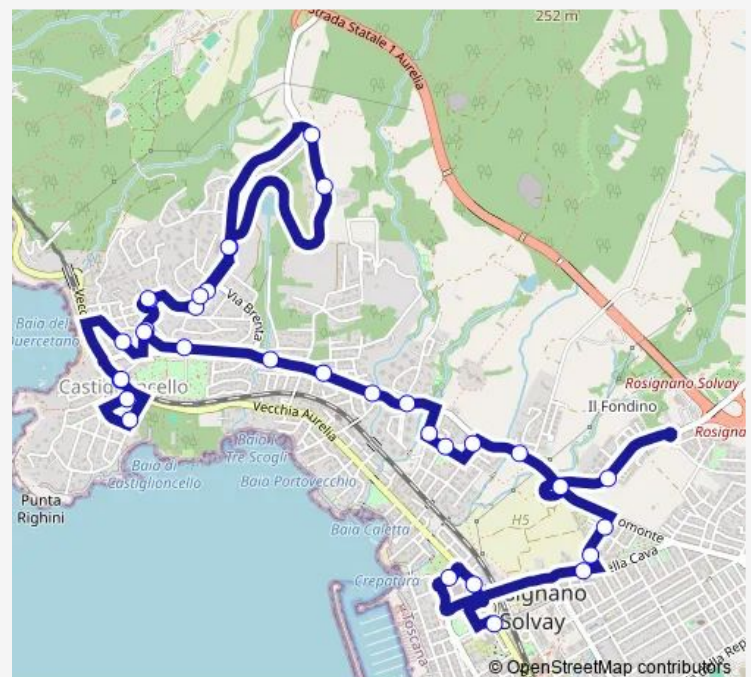

Thursday 12:55

Friday 12:55

Saturday 12:55

Sunday —

Route info

Direction: P.Zza Musselburgh

Stops: 51

Trip Duration: 0 hour 38 min