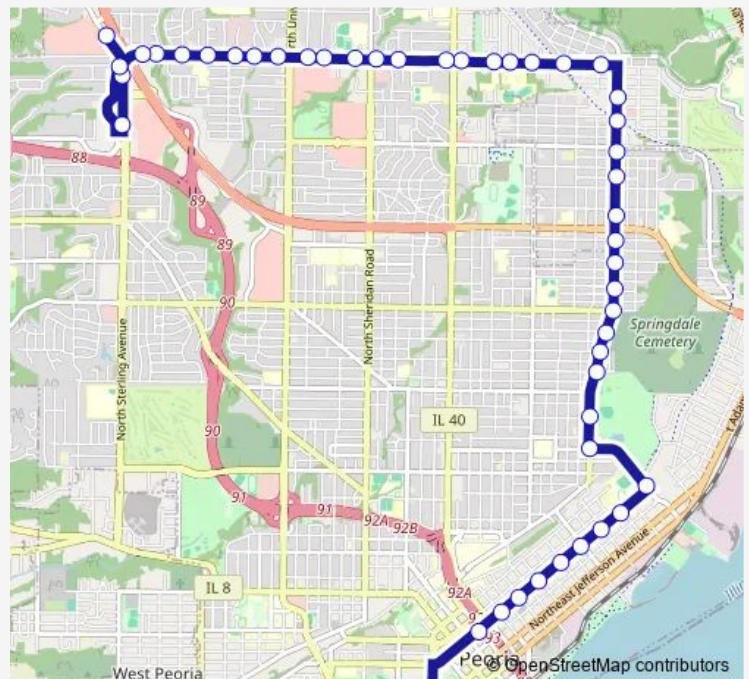

Prospect and Harzard

Route schedule

Citylink Transit Center — Glen Hollow Shopping Center

Monday 06:15-22:45

Tuesday 06:15-22:45

Wednesday 06:15-22:45

Thursday 06:15-22:45

Friday 06:15-22:45

Saturday 07:45-20:45

Sunday 08:45-18:45

Route info

Direction: Citylink Transit Center

Stops: 47

Trip Duration: 0 hour 37 min

12 — Heights

Prospect and Lake

Prospect and Marietta

Prospect and Seiberling

Glen and Prospect

Glen and Bellevue

Glen and Glen Elm

Glen and Longview/Peoria Heights Middle

Glen and Roberts

Glen and Knoxville

Direction: Glen Hollow Shopping Center

Stops: 48

Trip Duration: 0 hour 37 min

Prospect and Hazard

Prospect and Divison

Prospect and London

Prospect and Tripp

Prospect and Richwoods