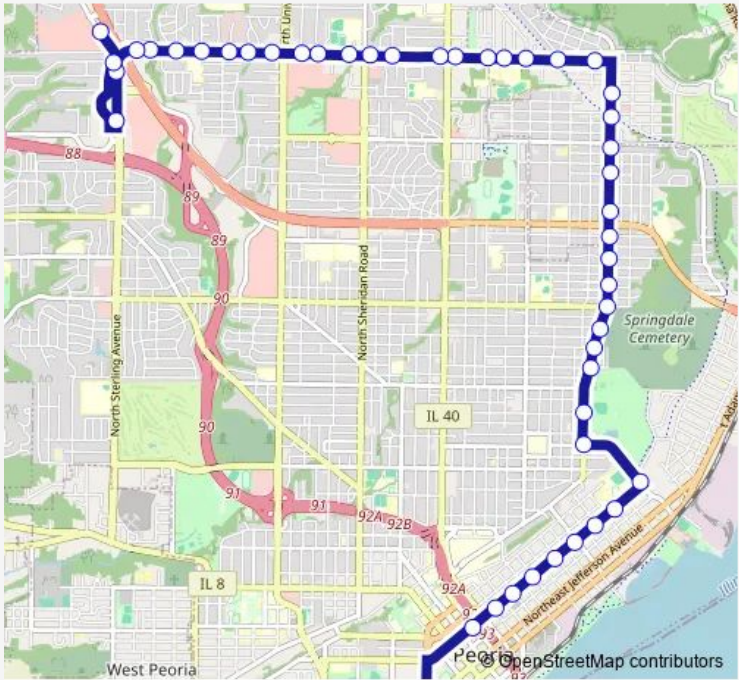

[Go to website](#)

**Direction**  
 Citylink Transit Center — Glen Hollow Shopping Center  
 47 stops  
[Open route schedule](#)

- Citylink Transit Center
- Monroe and Fayette
- Monroe and Bryan
- Monroe & Green
- Monroe and Morgan
- Monroe and Morton
- Monroe and Spring
- Mornroe and Caroline
- Monroe and Cornhill
- Abington and Monroe
- Abington and Prospect
- Prospect and Arcadia/Peoria Zoo/Glen Oak
- Prospect and Gift
- Prospect and Wilcox
- Prospect and Maywood
- Prospect and Forest Hill
- Prospect and Richwoods
- Prospect and Wilson
- Prospect & Paris
- Prospect and Northcrest
- Prospect and Harzard

Route schedule  
 Citylink Transit Center — Glen Hollow Shopping Center

Monday	06:15-22:45
Tuesday	06:15-22:45
Wednesday	06:15-22:45
Thursday	06:15-22:45
Friday	06:15-22:45
Saturday	07:45-20:45
Sunday	08:45-18:45

Route info  
 Direction: Citylink Transit Center  
 Stops: 47  
 Trip Duration: 0 hour 37 min

Prospect and Lake

Prospect and Marietta

Prospect and Seiberling

Glen and Prospect

Glen and Bellevue

Glen and Glen Elm

## Route info

Direction: Glen Hollow Shopping Center

Stops: 48

Trip Duration: 0 hour 37 min

Prospect and Hazard

Prospect and Divison

Prospect and London

Prospect and Tripp