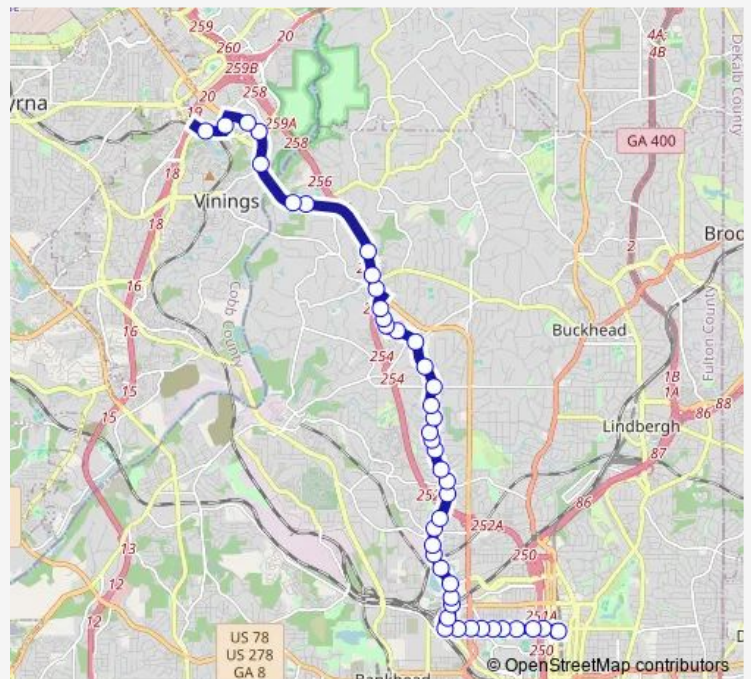

Bus 12 Howell Mill Road / Cumberland

[Go to website](#)

Direction

CUMBERLAND TRANSFER CENTER — Midtown Station

44 stops

[Open route schedule](#)

- CUMBERLAND TRANSFER CENTER
- AKERS MILL RD @ CUMBERLAND BLVD
- COBB PKWY @ 2980
- COBB PKWY @ CUMBERLAND BLVD
- COBB PKWY @ 3220
- NORTHSIDE PKWY @ RIVER GREEN DR
- NORTHSIDE PKWY NW @ 4111
- NORTHSIDE PKWY @ 3715
- Northside Pkwy NW @ 3487
- Northside Pkwy NW @ 3330
- HOWELL MILL RD NW @ 3280
- HOWELL MILL RD @ DOWNWOOD CIR NW
- HOWELL MILL RD @ HOWELL MILL PLANTATION
- HOWELL MILL RD @ MOORES MILL RD
- HOWELL MILL RD @ NAWENCH DR
- Howell Mill RD NW @ Wesley RD Nw
- Howell Mill RD @ Peachtree Battle Av
- HOWELL MILL RD NW @ WESLEY DR NW
- HOWELL MILL RD NW @ NORTHCLIFFE DR
- HOWELL MILL RD NW @ GLENBROOK DR NW
- Howell Mill RD @ Kipling Dr

Route schedule

CUMBERLAND TRANSFER CENTER — Midtown Station

Monday	05:07-00:12 ⁺¹
Tuesday	05:07-00:12 ⁺¹
Wednesday	05:07-00:12 ⁺¹
Thursday	05:07-00:12 ⁺¹
Friday	05:07-00:12 ⁺¹
Saturday	05:37-00:12 ⁺¹
Sunday	05:37-00:12 ⁺¹

Route info

Direction: CUMBERLAND TRANSFER CENTER

Stops: 44

Trip Duration: 0 hour 44 min

12 — Howell Mill Road / Cumberland

Howell Mill RD NW @ Collier RD Nw

Howell Mill RD NW @ Beck ST Nw

Howell Mill RD NW @ Spring Grove Ave

Thursday 05:30-24:00

Friday 05:30-24:00

Saturday 06:00-24:00

Sunday 06:00-24:00

Route info

Direction: Midtown Station

Stops: 44

Trip Duration: 0 hour 48 min