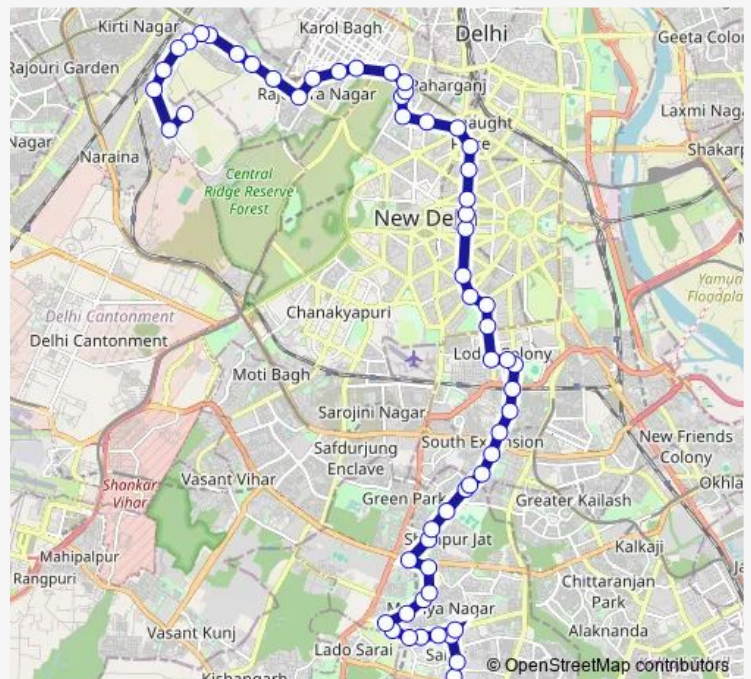

Thursday 06:20-18:45

Friday 06:20-18:45

Saturday 06:20-18:45

Sunday 06:20-18:45

Route info

Direction: Hamdard Nagar / Sangam Vihar

Stops: 64

Trip Duration: 2 hour 3 min

522aspl.Down

BusMaps

Khel Gaon

Kamla Nehru College

Neeti Bagh

Uday Park

Ayurvigyan Nagar

Andrews Ganj Shiv Mandir / Ansal Plaza