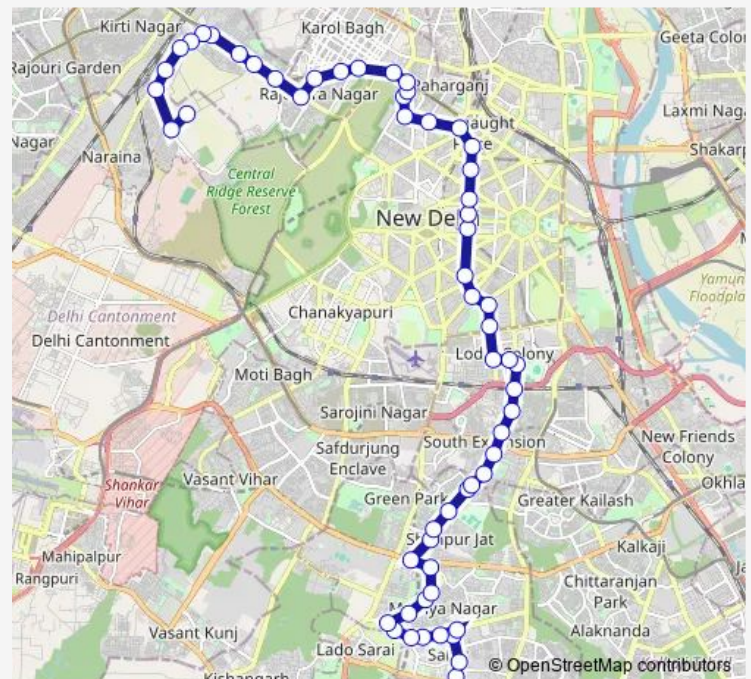

Thursday 06:20-18:45

Friday 06:20-18:45

Saturday 06:20-18:45

Sunday 06:20-18:45

Route info

Direction: Hamdard Nagar / Sangam Vihar

Stops: 64

Trip Duration: 2 hour 3 min

522aspl.Down

BusMaps

Khel Gaon

Kamla Nehru College

Neeti Bagh

Uday Park

Ayurvigyan Nagar

Andrews Ganj Shiv Mandir / Ansal Plaza