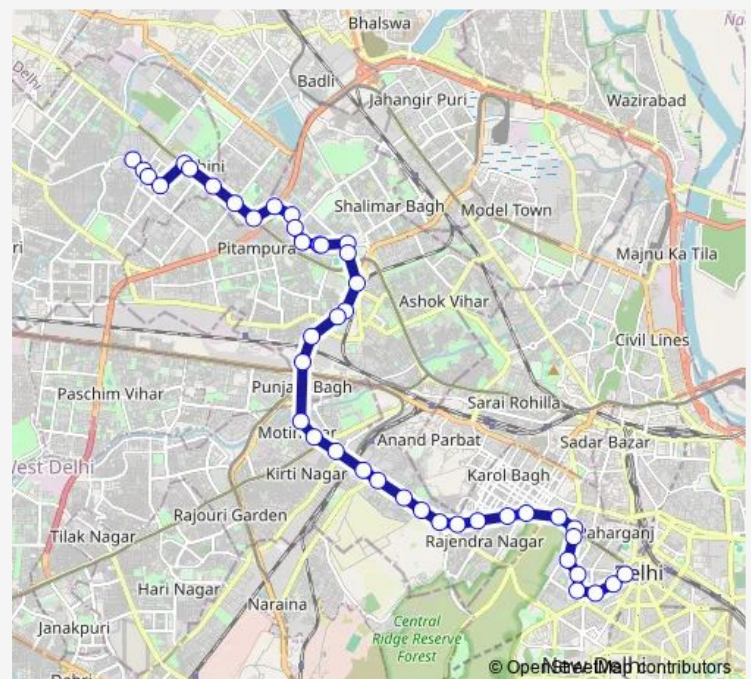

Thursday 00:00-23:00

Friday 00:00-23:00

Saturday 00:00-23:00

Sunday 00:00-23:00

Route info

Direction: Rithala Village

Stops: 43

Trip Duration: 1 hour 22 min