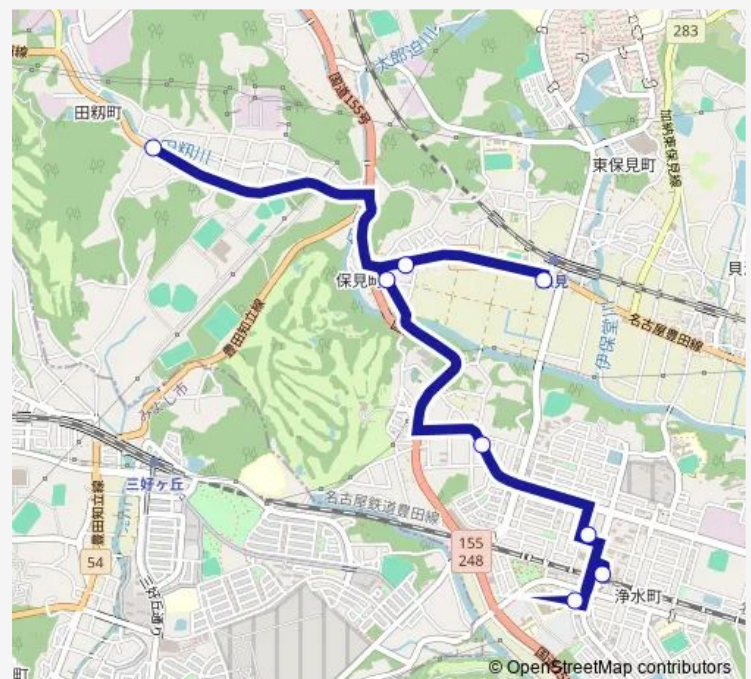

Monday —

Tuesday 09:00-13:00

Wednesday —

Thursday 09:00-13:00

Friday —

Saturday —

Sunday —

Route info

Direction: 浄水駅

Stops: 8

Trip Duration: 0 hour 19 min

保見地域バス田糶コース

Direction

田糶 — 浄水駅

8 stops

[Open route schedule](#)

Route schedule

田糶 — 浄水駅

Monday	—
Tuesday	09:40-13:25
Wednesday	—
Thursday	09:40-13:25
Friday	—
Saturday	—
Sunday	—

Route info

Direction: 田糶

Stops: 8

Trip Duration: 0 hour 19 min

保見地域バス田糶コース Bus time schedules and route maps are available in an offline PDF at busmaps.com. Use the busmaps.com website to see live bus times, train schedule or subway schedule, and step-by-step directions for all public transit in Toyota