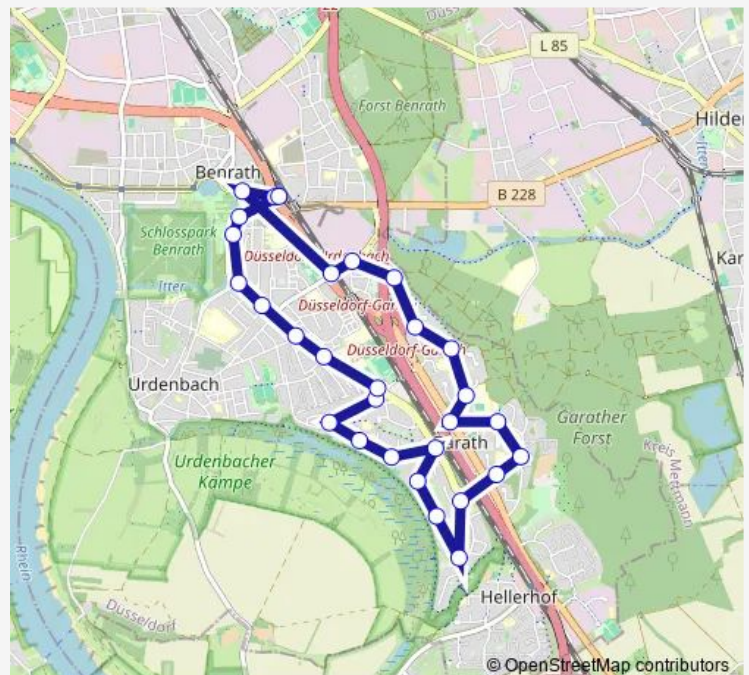

D-Rostocker Straße

### Route schedule

D-Benrath S — D-Benrath S

Monday	04:07-00:50 <sup>+1</sup>
Tuesday	04:07-00:50 <sup>+1</sup>
Wednesday	04:07-00:50 <sup>+1</sup>
Thursday	04:07-00:50 <sup>+1</sup>
Friday	04:07-02:50 <sup>+1</sup>
Saturday	03:50-02:50 <sup>+1</sup>
Sunday	03:50-00:50 <sup>+1</sup>

### Route info

Direction: D-Benrath S

Stops: 29

Trip Duration: 0 hour 32 min

778

BusMaps

D-Rostocker Straße

D-Sodenstraße