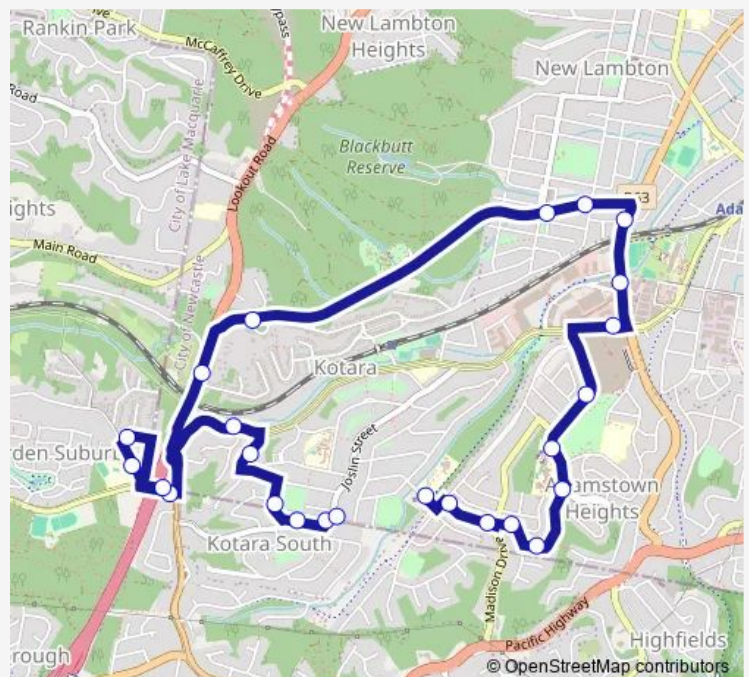

Wednesday 15:00

Thursday 15:00

Friday 15:00

Saturday —

Sunday —

Route info

Direction: St James Primary School, Vista Pde

Stops: 25

Trip Duration: 0 hour 27 min

778 — St. James Primary, Kotara to Kotara South

Lugar St Reserve, Lugar St

Inglis St After Lugar St

Laurie St Opp Boundary St

Boundary St At Joslin St

778 School Bus time schedules and route maps are available in an offline PDF at busmaps.com. Use the busmaps.com website to see live bus times, train schedule or subway schedule, and step-by-step directions for all public transit in Newcastle