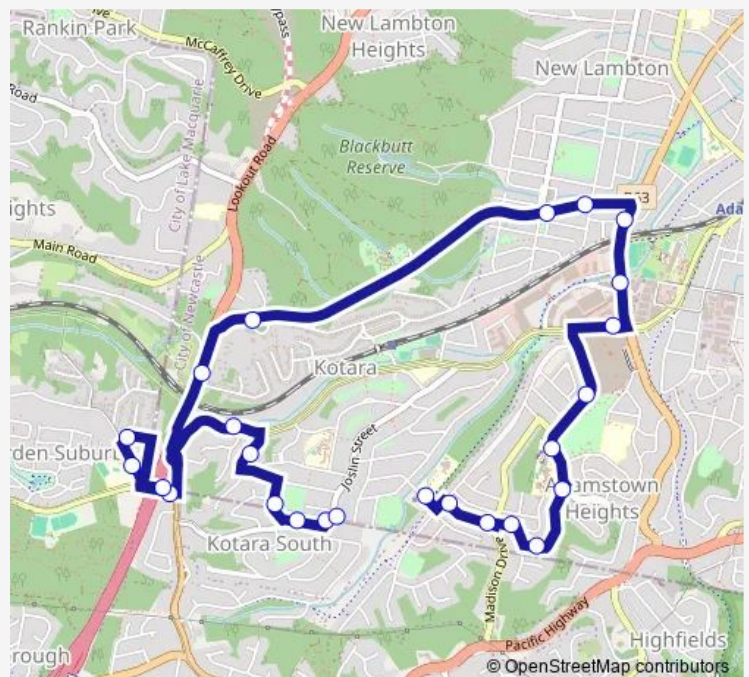

Bray Cres At Ewing St

Myall Rd Before Charlestown Rd

Park Av Opp Nereida Cl

Kuranda Cres Before Moruya Pde

Route schedule

St James Primary School, Vista Pde — Boundary St At Joslin St

Monday 15:00

Tuesday 15:00

Wednesday 15:00

Thursday 15:00

Friday 15:00

Saturday —

Sunday —

Route info

Direction: St James Primary School, Vista Pde

Stops: 25

Trip Duration: 0 hour 27 min

778 — St. James Primary, Kotara to Kotara South

Lugar St Reserve, Lugar St

Inglis St After Lugar St

Laurie St Opp Boundary St

Boundary St At Joslin St

778 School Bus time schedules and route maps are available in an offline PDF at [busmaps.com](https://busmaps.com). Use the [busmaps.com](https://busmaps.com) website to see live bus times, train schedule or subway schedule, and step-by-step directions for all public transit in Newcastle