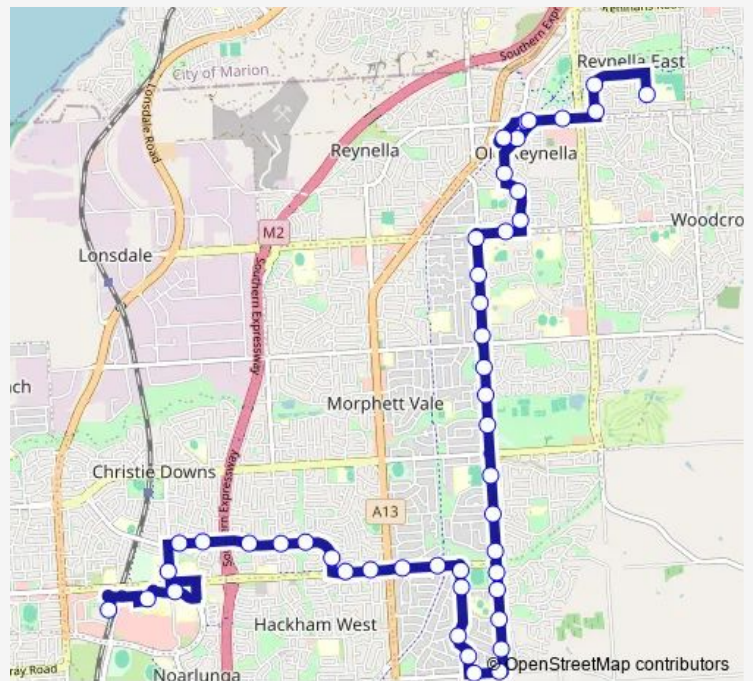

Stop 62A Elizabeth Rd - North side

Stop 62 Elizabeth Rd - North side

Stop 61A Elizabeth Rd - North side

Stop 61 Elizabeth Rd - East side

Stop 60 Beach Rd - North side

Stop 59 Beach Rd - North side

Stop 58 Doctors Rd - North side

Stop 57A Doctors Rd - North side

Stop 57 Collins Pde - East side

Stop 56C Collins Pde - East side

Stop 56B Collins Pde - East side

Stop 56A Collins Pde - East side

Stop 56 Penneys Hill Rd - North side

Stop 55D Penneys Hill Rd - North side

Stop 55C States Rd - West side

Route schedule

Zone F Noarlunga Centre Interchange - East side — Stop School Reynella East High Malbeck Dr

Monday	08:00
Tuesday	08:00
Wednesday	08:00
Thursday	08:00
Friday	08:00
Saturday	—
Sunday	—

Route info

Direction: Zone F Noarlunga Centre Interchange - East side

Stops: 46

Trip Duration: 0 hour 35 min

Stop 55B States Rd - West side

Stop 55A States Rd - West side

Stop 55 States Rd - West side

Stop 54A States Rd - West side