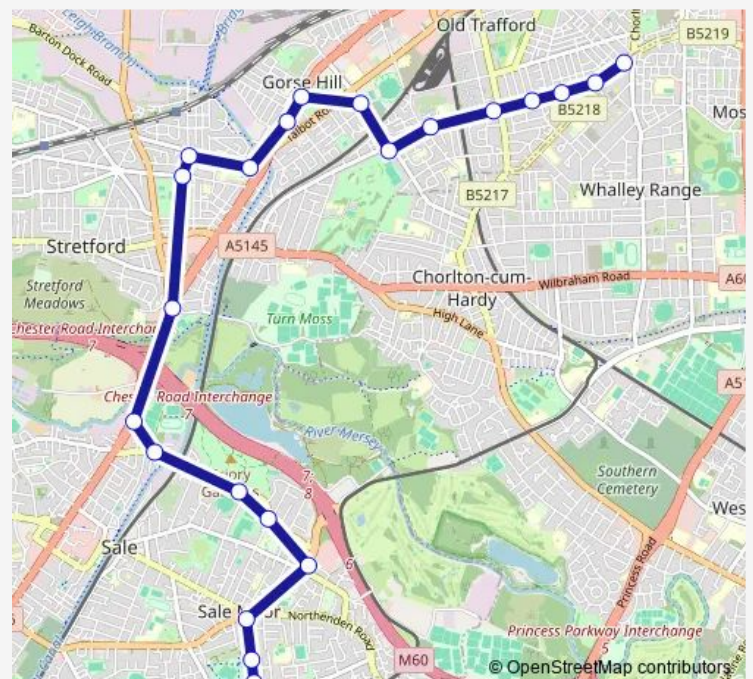

Gorse Avenue

Greatstone Road

Warwick Road South

Route schedule

Sale High School — Brook's Bar

Monday 15:20

Tuesday 15:20

Wednesday 15:20

Thursday 15:20

Friday 15:20

Saturday —

Sunday —

Route info

Direction: Sale High School

Stops: 28

Trip Duration: 0 hour 32 min

778 — Sale High School - Hulme

Woodstock Road

Skerton Road

Seymour Grove

Wood Road North

St John's Road

Upper Chorlton Road

Brook's Bar

Tuesday 07:52

Wednesday 07:52

Thursday 07:52

Friday 07:52

Saturday —

Sunday —

Route info

Direction: Brook's Bar