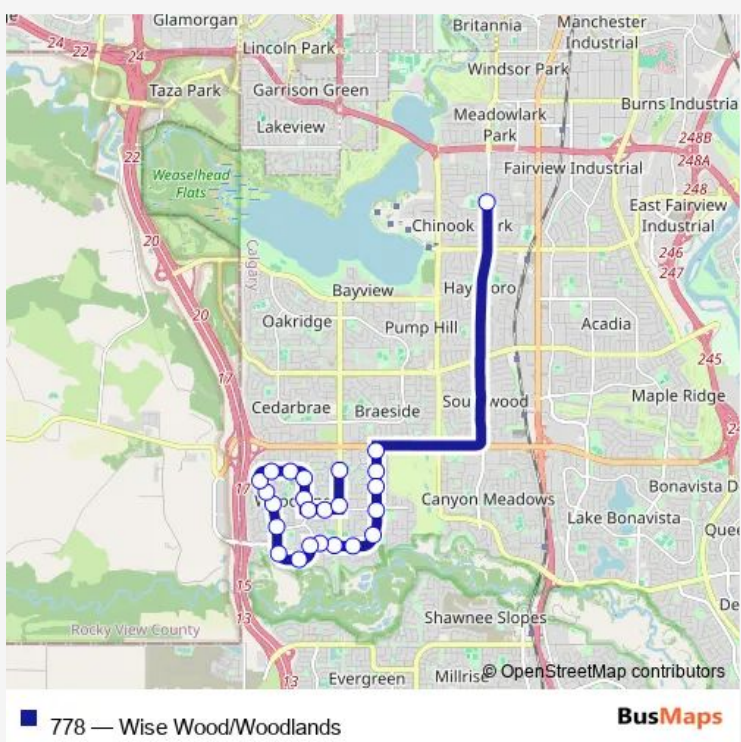

Bus 778 Wise Wood/Woodlands

[Go to website](#)

Direction
 SB Elbow DR @ 75 AV SW — NB 24 ST SW @ Woodpark Av
 24 stops
[Open route schedule](#)

- SB Elbow DR @ 75 AV SW
- SB Woodpark BV @ Anderson RD Sw
- SB Woodpark BV @ 117 AV SW
- SB Woodpark BV @ Woodstock RD SW
- SB Woodpark BV @ Woodview DR Sw
- SB Woodpark BV @ Woodside GA Sw
- WB Woodpark BV @ 22 ST Sw
- WB Woodpark BV @ 24 ST Sw
- WB Woodpark BV @ Woodacres DR SW
- SB Woodfield RD @ Woodpark BV SW
- WB Woodfield RD @ WoodhavenCR SW
- NB Woodfield RD @ Woodhaven RD Sw
- NB Woodbine BV @ Wood Valley DR SW
- NB Woodbine BV @ Woodmont DR Sw
- NB Woodbine BV @ Woodborough RD SW
- NB Woodbine BV @ Woodbrook RD Sw
- EB Woodbine BV @ Woodbrook WY SW
- EB Woodbine BV @ Woodglen WY SW
- SB Woodbine BV @ Woodmark CR Sw
- SB Woodbine BV @ Woodmont RD Sw
- EB Woodbine BV @ Woodbine BV SW

Route schedule
 SB Elbow DR @ 75 AV SW — NB 24 ST SW @ Woodpark Av

Monday	15:43
Tuesday	15:43
Wednesday	15:43
Thursday	15:43
Friday	14:11
Saturday	—
Sunday	—

Route info
 Direction: SB Elbow DR @ 75 AV SW
 Stops: 24
 Trip Duration: 0 hour 27 min

EB Woodview DR @ Woodfield DR Sw

Woodview Station (Nb)

NB 24 ST SW @ Woodpark Av

Direction

SB 24 ST SW @ Anderson RD — NB Elbow DR @ 75 AV SW

26 stops

[Open route schedule](#)

SB 24 ST SW @ Anderson RD

Thursday 08:19

Friday 08:19

Saturday —

Sunday —

Route info

Direction: SB 24 ST SW @ Anderson RD

Stops: 26

Trip Duration: 0 hour 28 min