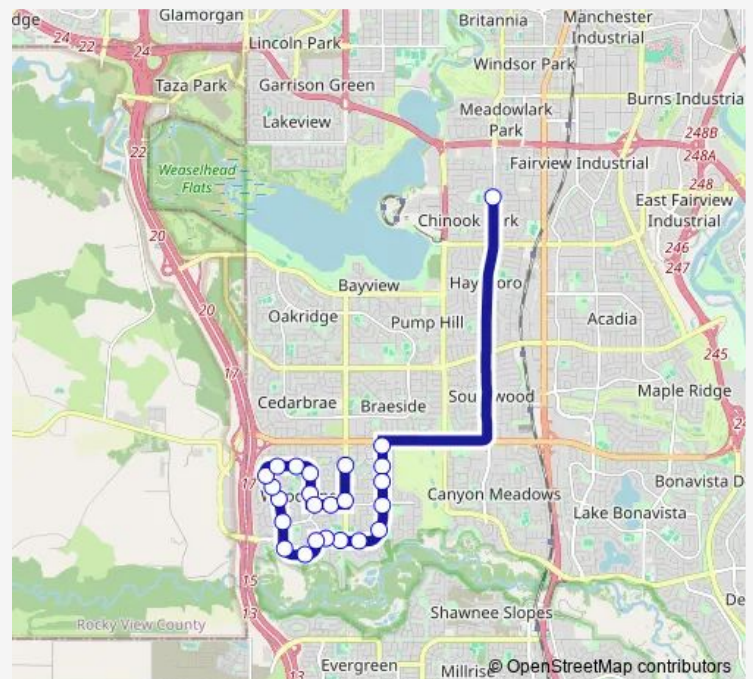

Monday 15:43

Tuesday 15:43

Wednesday 15:43

Thursday 15:43

Friday 14:11

Saturday —

Sunday —

Route info

Direction: SB Elbow DR @ 75 AV Sw

Stops: 24

Trip Duration: 0 hour 27 min

778 — Wise Wood/Woodlands

EB Woodview DR @ Woodfield DR Sw

Woodview Station (Nb)

NB 24 ST SW @ Woodpark Av

Direction

SB 24 ST SW @ Anderson Rd — NB Elbow DR @ 75 AV Sw

26 stops

[Open route schedule](#)

SB 24 ST SW @ Anderson Rd

SB 24 ST SW @ Woodglen Ri

WB Woodview DR @ 24 ST Sw

WB Woodview DR @ Woodglen GA Sw

NB Woodbine BV @ Woodview DR Sw

Monday 08:19

Tuesday 08:19

Wednesday 08:19

Thursday 08:19

Friday 08:19

Saturday —

Sunday —

Route info