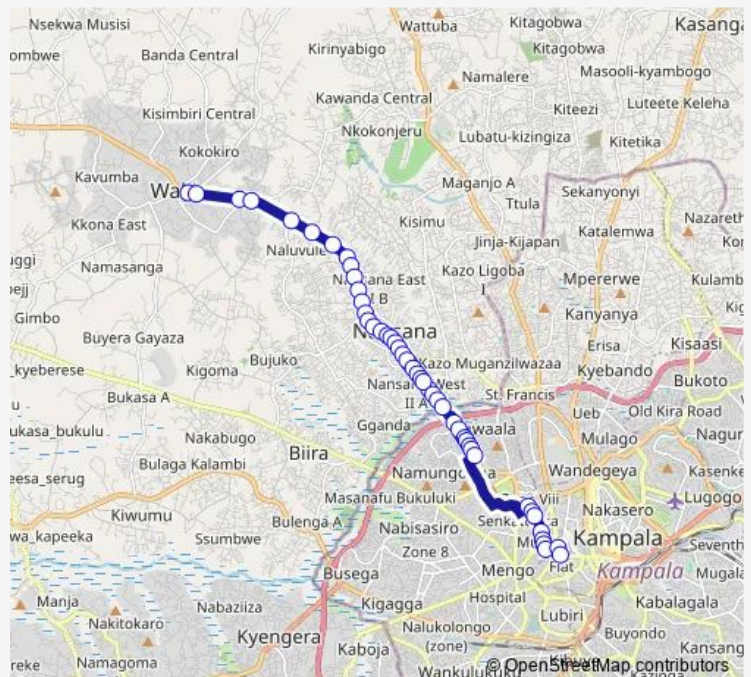

Thursday 06:30-19:00

Friday 06:30-19:00

Saturday 06:30-19:00

Sunday 06:30-19:00

Route info

Direction: Kobil Petro Station (Wakiso)

Stops: 48

Trip Duration: 1 hour 21 min

Saturday 06:30-19:00

Sunday 06:30-19:00

Route info

Direction: Jaguar Bus Terminal

Stops: 60

Trip Duration: 1 hour 33 min

Salama Oil Fuel Station (Namungoona)

Tosha Oil - Namungoona Parents Senior School