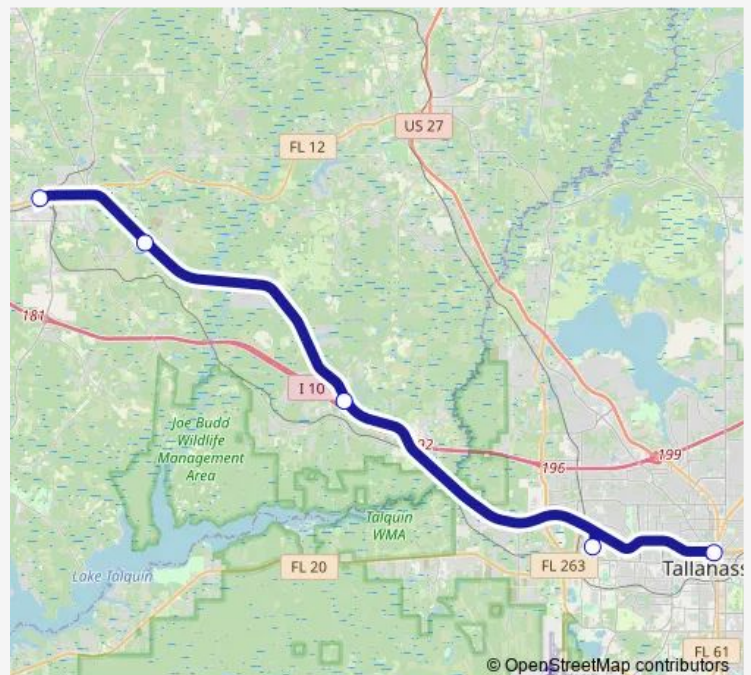

### Route schedule

C.K. Steele Plaza — Quincy Winn Dixie

Monday 07:00-18:00

Tuesday 07:00-18:00

Wednesday 07:00-18:00

Thursday 07:00-18:00

Friday 07:00-18:00

Saturday 07:00-18:00

### Route info

Direction: C.K. Steele Plaza

Stops: 5

Trip Duration: 1 hour 0 min

Gadsden Express

**Direction**

Quincy Winn Dixie — C.K. Steele Plaza

5 stops