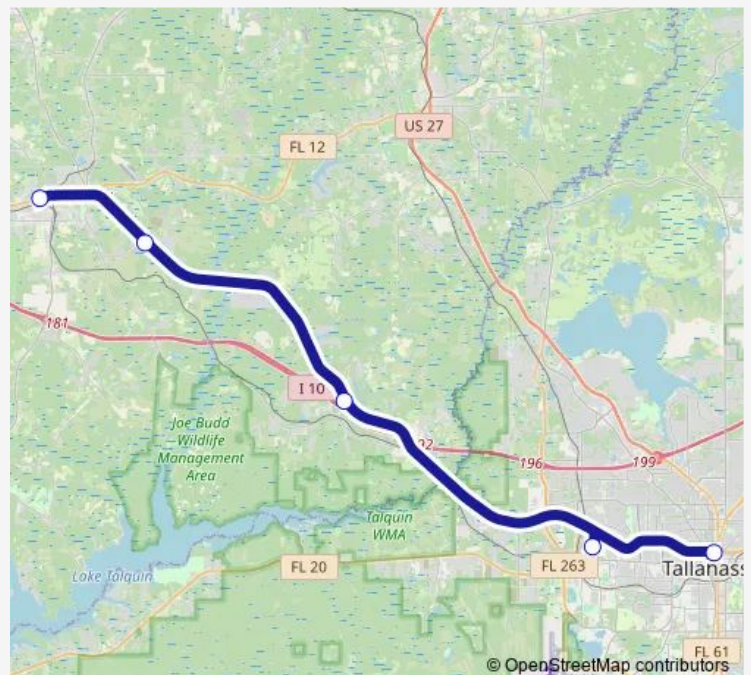

Thursday 07:00-18:00

Friday 07:00-18:00

Saturday 07:00-18:00

Sunday —

Route info

Direction: C.K. Steele Plaza

Stops: 5

Trip Duration: 1 hour 0 min

Gadsden Express

Direction

Quincy Winn Dixie — C.K. Steele Plaza

5 stops

[Open route schedule](#)

Quincy Winn Dixie

Gadsden Hospital

Midway City Hall

Tcc

C.K. Steele Plaza

Route schedule

Quincy Winn Dixie — C.K. Steele Plaza

Monday	06:00-17:00
Tuesday	06:00-17:00
Wednesday	06:00-17:00
Thursday	06:00-17:00
Friday	06:00-17:00
Saturday	06:00-17:00
Sunday	—