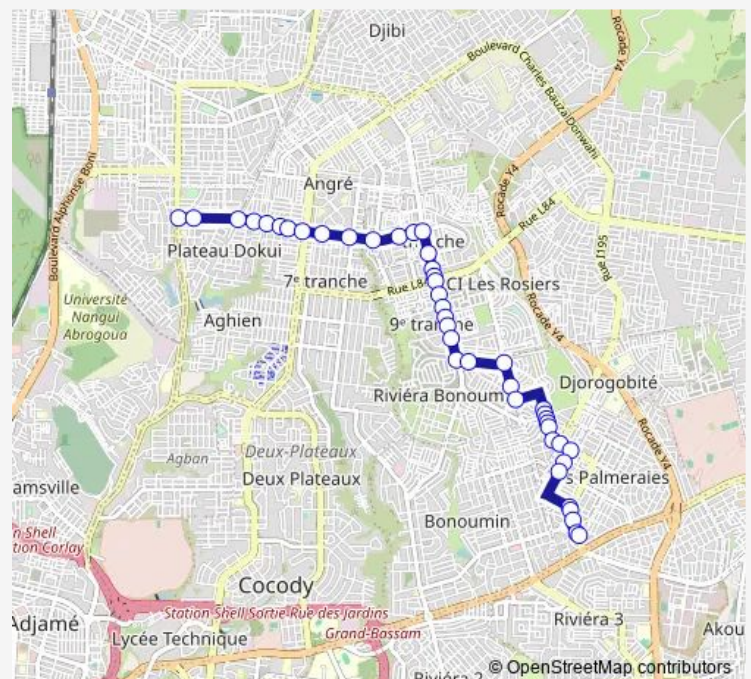

CIE 8e Tranche Djibi

Route schedule

Azur Mobil — Station

Monday 06:00

Tuesday 06:00

Wednesday 06:00

Thursday 06:00

Friday 06:00

Saturday 06:00

Sunday 06:00

Route info

Direction: Azur Mobil

Stops: 44

Trip Duration: 0 hour 54 min

Sgbci

Cash Center 8ème Tranche

Samer

Petro Ivoire

Rond-Point de la Palmeraie

O'Burger

Station

Direction

Station — Azur Mobil

46 stops

[Open route schedule](#)

Station

Rond-Point de la Palmeraie

Petro Ivoire

Samer

Cité du Bonheur

Fatima

Vitalia