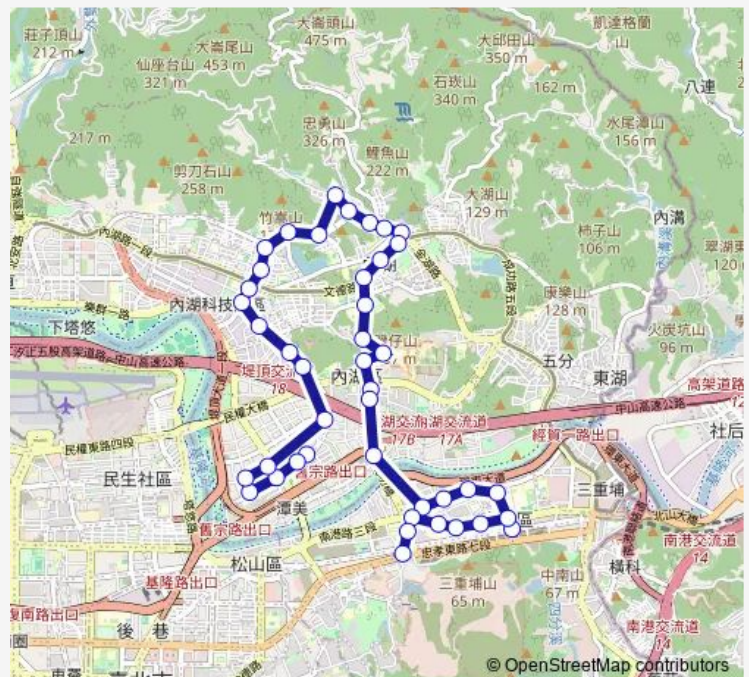

Thursday 05:30-23:00

Friday 05:30-23:00

Saturday 05:30-23:00

Sunday 05:30-23:00

Route info

Direction: 行善行愛路口

Stops: 43

Trip Duration: 1 hour 1 min