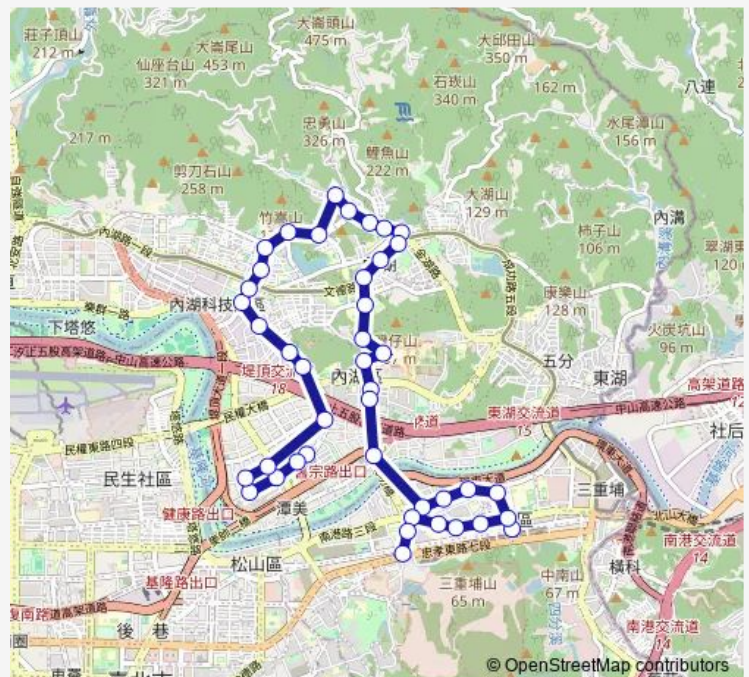

Thursday 05:30-23:00

Friday 05:30-23:00

Saturday 05:30-23:00

Sunday 05:30-23:00

Route info

Direction: 行善行愛路口

Stops: 43

Trip Duration: 1 hour 2 min