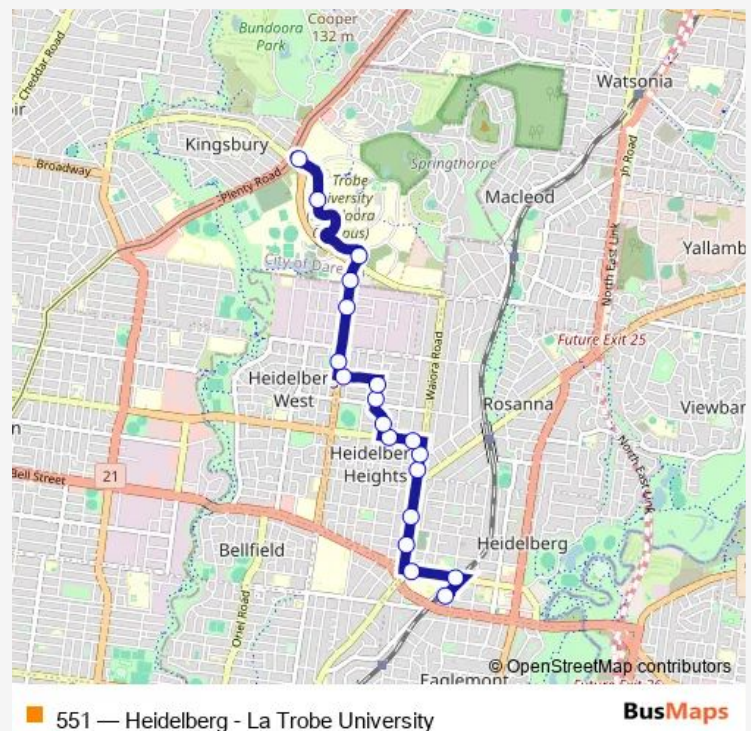

Martin St/Burgundy St (Heidelberg)

Austin Hospital/Burgundy St (Heidelberg)

Heidelberg Station/Yarra St (Heidelberg)

Route schedule

La Trobe University (Bundoora) — Heidelberg Station/Yarra St (Heidelberg)

Monday	06:00-19:16
Tuesday	06:00-19:16
Wednesday	06:00-19:16
Thursday	06:00-19:16
Friday	06:00-19:16
Saturday	—
Sunday	—

Route info

Direction: La Trobe University (Bundoora)

Stops: 19

Trip Duration: 0 hour 18 min

Direction

Heidelberg Station/Yarra St (Heidelberg) — La Trobe University (Bundoora)

19 stops

[Open route schedule](#)

Heidelberg Station/Yarra St (Heidelberg)

Studley Rd/Burgundy St (Heidelberg)

Austin Hospital/Burgundy St (Heidelberg Heights)

La Trobe University (Bundoora)

Route schedule

Heidelberg Station/Yarra St (Heidelberg) — La Trobe University (Bundoora)

Monday 06:11-19:37

Tuesday 06:11-19:37

Wednesday 06:11-19:37

Thursday 06:11-19:37

Friday 06:11-19:37