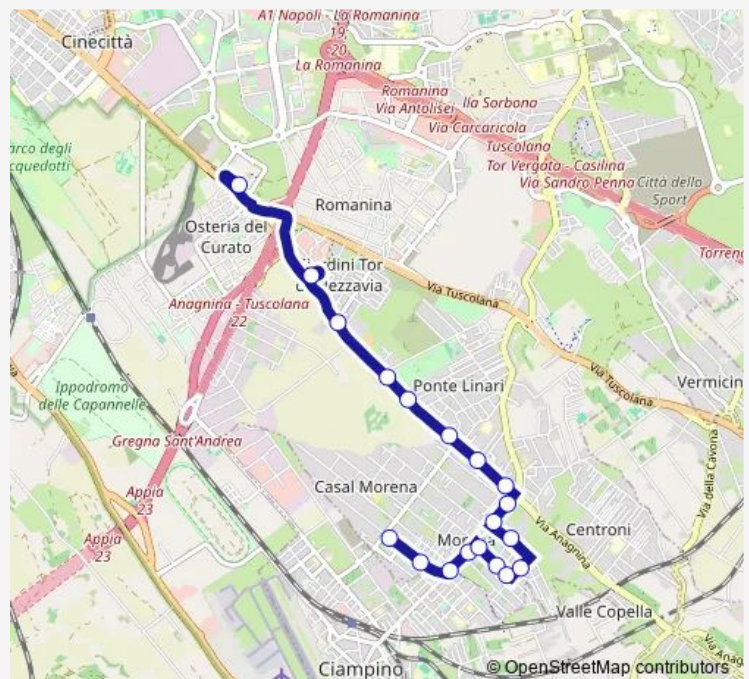

Direction

Anagnina (Ma) — Vigne DI Morena

13 stops

[Open route schedule](#)

Anagnina (Ma)

Tuscolana/Roccella Jonica

Anagnina/Casale Ferranti

ANAGNINA/SALVATORI

Vigne DI Morena

Route schedule

Anagnina (Ma) — Vigne DI Morena

Monday	05:08-24:00
Tuesday	05:08-24:00
Wednesday	05:08-24:00
Thursday	05:08-24:00
Friday	05:08-24:00
Saturday	05:08-24:00
Sunday	05:30-24:00

Route info

Direction: Anagnina (Ma)

Stops: 13

Trip Duration: 0 hour 14 min

Direction

Vigne DI Morena — Anagnina (Ma)

19 stops

[Open route schedule](#)