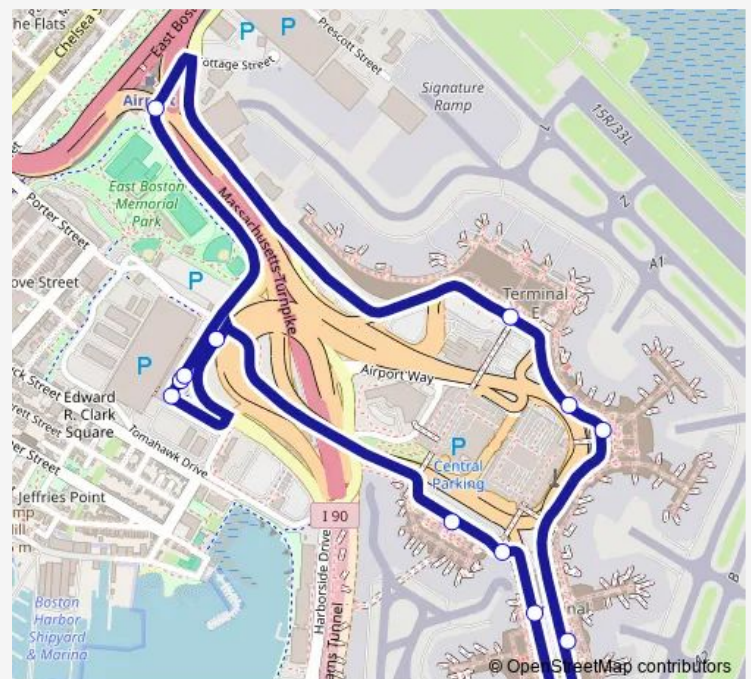

Direction

Conrac Rental Car Center, Pick Up — Conrac Rental Car Center, Drop Off

12 stops

[Open route schedule](#)

Conrac Rental Car Center, Pick Up

Welcome to Logan

Terminal A

Terminal A - Arrivals

Now Entering Terminal B

Terminal B - Arrivals Stop 1

Terminal B - Arrivals Stop 2

Terminal C - Arrivals

Terminal C - Arrivals, LEX Pick Up

Terminal E - Arrivals

Blue Line - Mbta

Conrac Rental Car Center, Drop Off

Route schedule

Conrac Rental Car Center, Pick Up — Conrac Rental Car Center, Drop Off

Monday 05:00-23:54

Tuesday 05:00-23:54

Wednesday 05:00-23:54

Thursday 05:00-23:54

Friday 05:00-23:54

Saturday 05:00-23:54

Sunday 05:00-23:54

Route info

Direction: Conrac Rental Car Center, Pick Up

Stops: 12

Trip Duration: 0 hour 24 min

551 Bus time schedules and route maps are available in an offline PDF at busmaps.com. Use the busmaps.com website to see live bus times, train schedule or subway schedule, and step-by-step directions for all public transit in Boston