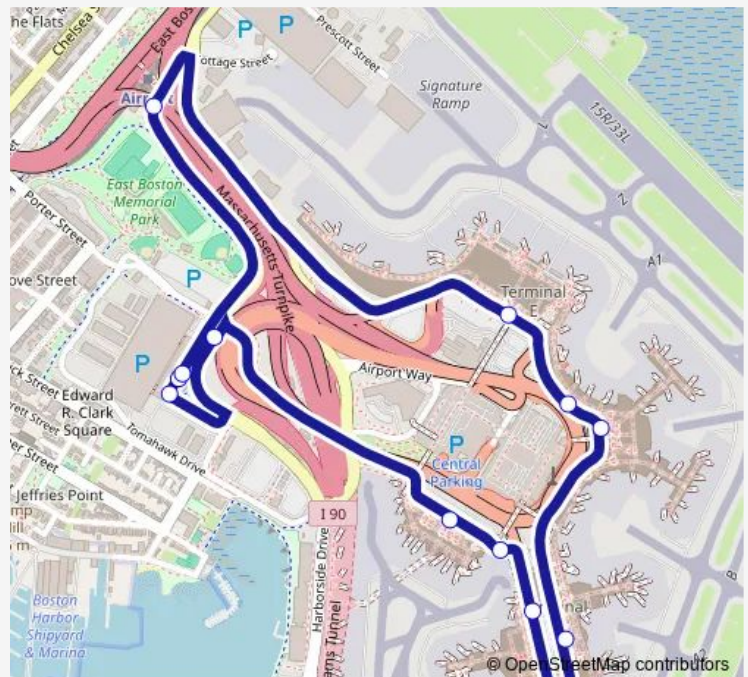

Direction

Conrac Rental Car Center, Pick Up — Conrac Rental Car Center, Drop Off

12 stops

[Open route schedule](#)

Conrac Rental Car Center, Pick Up

Welcome to Logan

Terminal A

Terminal A - Arrivals

Now Entering Terminal B

Terminal B - Arrivals Stop 1

Terminal B - Arrivals Stop 2

Terminal C - Arrivals

Terminal E

Terminal E - Arrivals

Blue Line - Mbta

Conrac Rental Car Center, Drop Off

Route schedule

Conrac Rental Car Center, Pick Up — Conrac Rental Car Center, Drop Off

Monday 05:00-23:54

Tuesday 05:00-23:54

Wednesday 05:00-23:54

Thursday 05:00-23:54

Friday 05:00-23:54

Saturday 05:00-23:54

Sunday 05:00-23:54

Route info

Direction: Conrac Rental Car Center, Pick Up

Stops: 12

Trip Duration: 0 hour 24 min

551 Bus time schedules and route maps are available in an offline PDF at busmaps.com. Use the busmaps.com website to see live bus times, train schedule or subway schedule, and step-by-step directions for all public transit in Boston