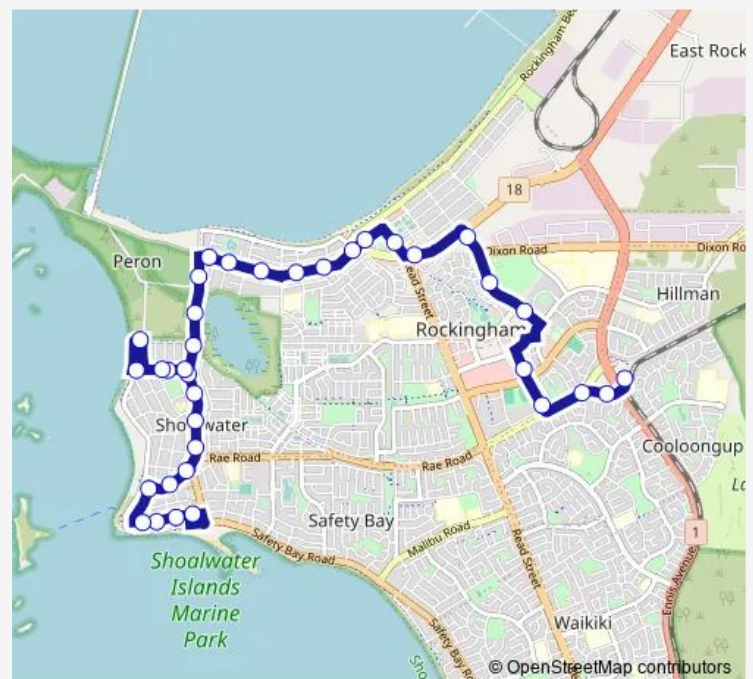

Safety Bay Rd After Lake St

Safety Bay Rd After Boundary Rd

### Route schedule

Rockingham Stn Stand 9 — Penguin Rd After Watts Rd

Monday 06:10-22:57

Tuesday 06:10-22:57

Wednesday 06:10-22:57

Thursday 06:10-22:57

Friday 06:10-22:57

Saturday 07:08-21:31

### Route info

Direction: Rockingham Stn Stand 9

Stops: 38

Trip Duration: 0 hour 26 min

Safety Bay Rd After Richmond Av

Liverpool St Before Third Av

Liverpool St Before Arcaia Dr

Boundary Rd After Arcadia Dr

Liverpool St Before Third Av

Liverpool St After First Av

Safety Bay Rd Before Otway Pl

Safety Bay Rd After Otway Pl

Safety Bay Rd After Shoalwater Rd

Safety Bay Rd After East Rd

Mclarty Rd After Safety Bay Rd