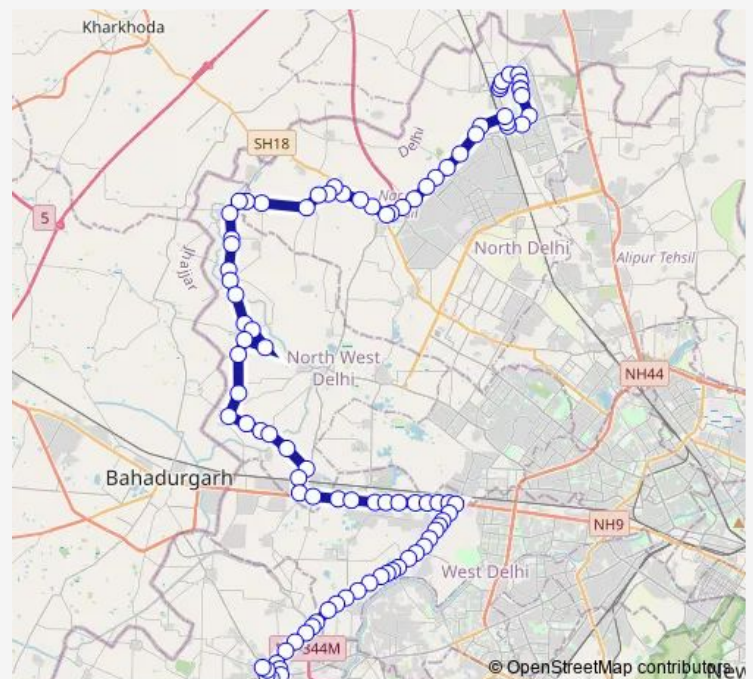

### Route schedule

Narela Terminal — Najafgarh Terminal

Monday 05:00-16:18

Tuesday 05:00-16:18

Wednesday 05:00-16:18

Thursday 05:00-16:18

Friday 05:00-16:18

Saturday 05:00-16:18

### Route info

Direction: Narela Terminal

Stops: 94

Trip Duration: 3 hour 47 min

■ 961down

BusMaps

Dsidc Bawana Sec 2

Bawana Dispensary