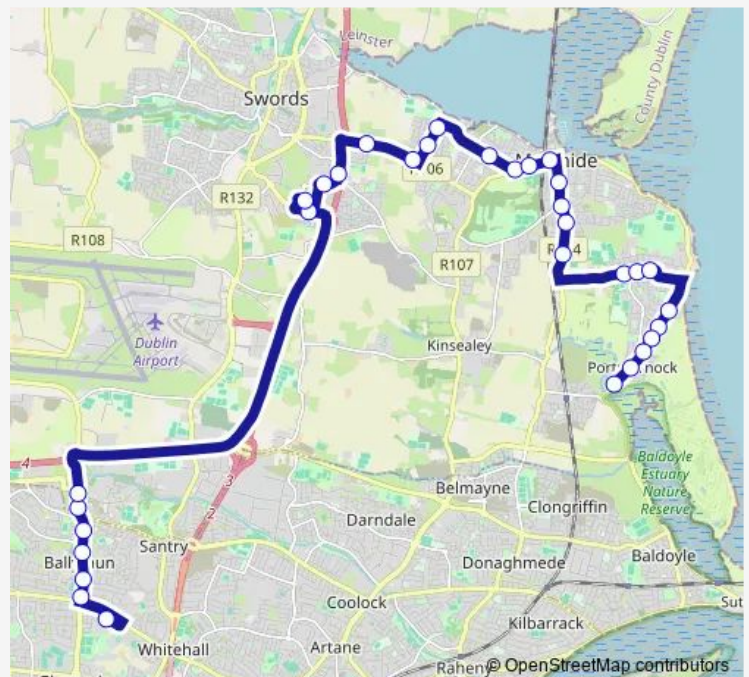

### Direction

DCU Helix — Hazel Court

32 stops

[Open route schedule](#)

- DCU Helix
- Ballymun Library
- Gateway Avenue
- Civic Centre
- Nursing Home
- Santry Cross
- Gulliver's Retail Park
- Holywell Crescent
- Holywell Drive
- Holywell View
- Feltrim Business Pk
- Waterside
- Chamley Park
- Estuary Road
- Sacred Heart Church
- Yellow Walls Rd
- St Sylvesters School
- Cricket Club
- Malahide Station
- Church Street
- The Hill Malahide

### Route schedule

DCU Helix — Hazel Court

Monday	17:10
Tuesday	17:10
Wednesday	17:10
Thursday	17:10
Friday	17:10
Saturday	—
Sunday	—

### Route info

Direction: DCU Helix

Stops: 32

Trip Duration: 1 hour 9 min

42D — Portmarnock - Dcu

Seamount Road

Community School

Pslc