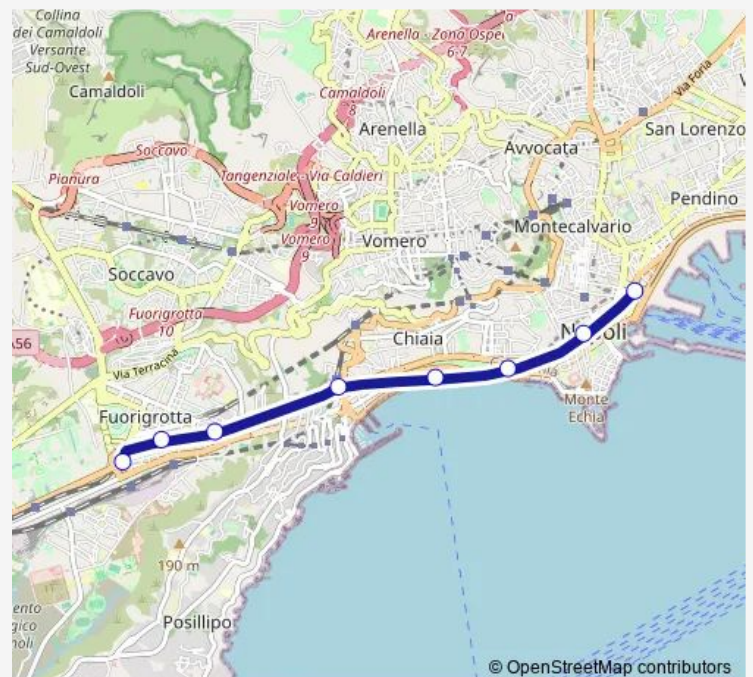

Direction

Mostra — Municipio

8 stops

[Open route schedule](#)

Mostra

Augusto

Lala

Mergellina

Wednesday 07:30-15:31

Thursday 07:30-15:31

Friday 07:30-15:31

Saturday 07:30-15:31

Sunday 07:30-15:31

Route info

Direction: Mostra

Stops: 8

Trip Duration: 0 hour 19 min

Direction

Municipio — Mostra

8 stops

[Open route schedule](#)

Municipio

Chiaia

SAN Pasquale

Arco Mirelli

Mergellina

Lala

Augusto

Mostra

Route schedule

Municipio — Mostra

Monday	07:23-15:50
Tuesday	07:23-15:50
Wednesday	07:23-15:50
Thursday	07:23-15:50
Friday	07:23-15:50
Saturday	07:23-15:50
Sunday	07:23-15:50