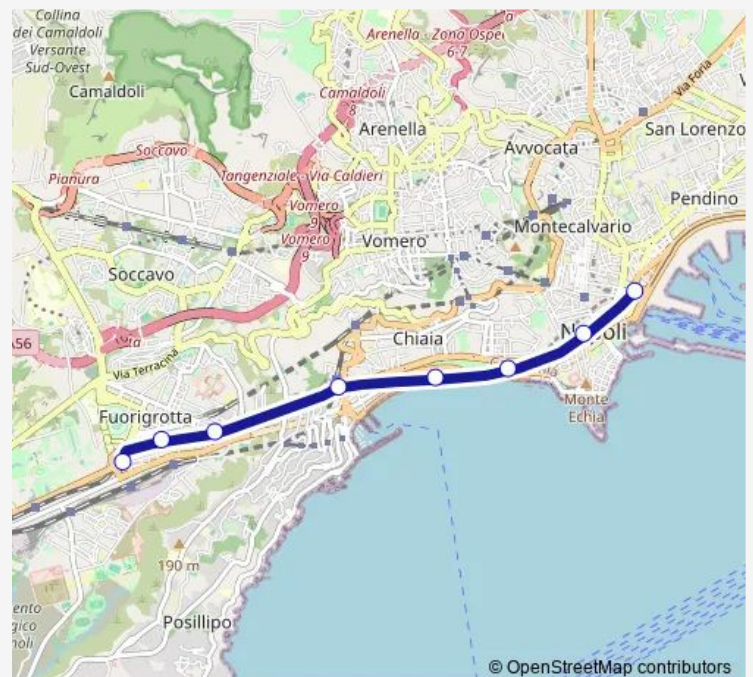

### Direction

Mostra — Municipio

8 stops

[Open route schedule](#)

Mostra

Augusto

Lala

Mergellina

### Route schedule

Mostra — Municipio

Monday 07:30-15:31

Tuesday 07:30-15:31

Wednesday 07:30-15:31

Thursday 07:30-15:31

Friday 07:30-15:31

Saturday 07:30-15:31

### Route info

Direction: Mostra

Stops: 8

Trip Duration: 0 hour 19 min

© OpenStreetMap contributors