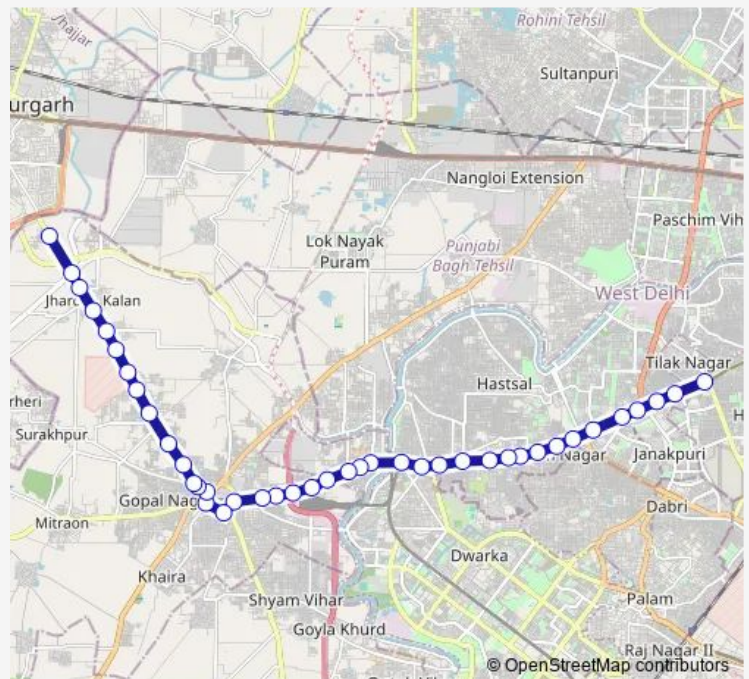

Arjun Park

Nangli Sakrawati Crossing

Nangli Sakrawati

Route schedule

Tilak Nagar Terminal — Satyapuram Jharoda

Monday 05:52-20:02

Tuesday 05:52-20:02

Wednesday 05:52-20:02

Thursday 05:52-20:02

Friday 05:52-20:02

Saturday 05:52-20:02

Sunday 05:52-20:02

Route info

Direction: Tilak Nagar Terminal

Stops: 41

Trip Duration: 1 hour 16 min

Friday 06:51-22:55

Saturday 06:51-22:55

Sunday 06:51-22:55

Route info

Direction: Satyapuram Jharoda

Stops: 31

Trip Duration: 1 hour 32 min

Vikas Puri Crossing