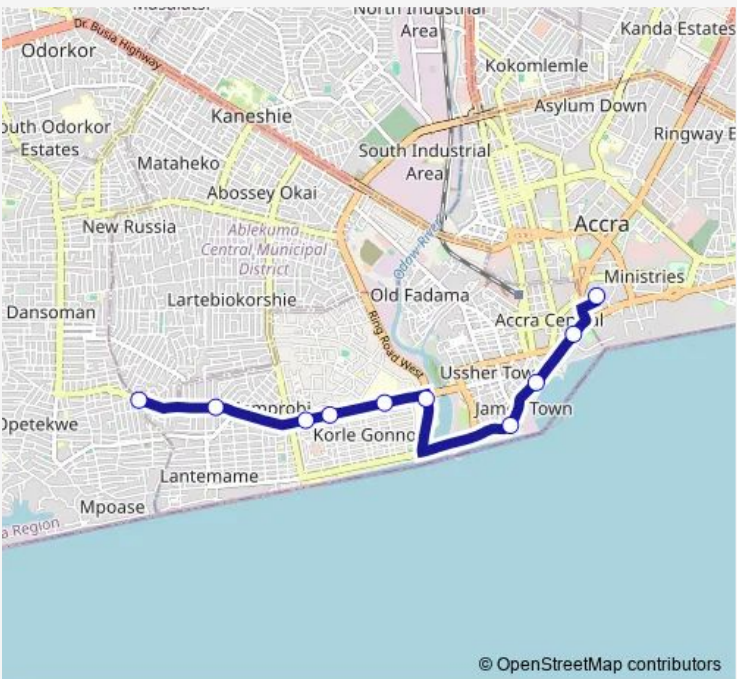

Bus 520B Camara Station to Accra New Tema Station

[Go to website](#)

Direction
 Terminal Camara Station — Terminal Accra New Tema Station
 10 stops
[Open route schedule](#)

- Terminal Camara Station
- Akoshie
- Plaza 149
- Awotse Kojo
- Korle Bu
- Korle Bu Polyclinic
- Light House 485
- Ussher Fort
- Bishop
- Terminal Accra New Tema Station

Route schedule
 Terminal Camara Station — Terminal Accra New Tema Station

Monday	13:56
Tuesday	13:56
Wednesday	13:56
Thursday	13:56
Friday	13:56
Saturday	13:56
Sunday	13:56

Route info
 Direction: Terminal Camara Station
 Stops: 10
 Trip Duration: 0 hour 39 min

520B Bus time schedules and route maps are available in an offline PDF at busmaps.com. Use the busmaps.com website to see live bus times, train schedule or subway schedule, and step-by-step directions for all public transit in Accra