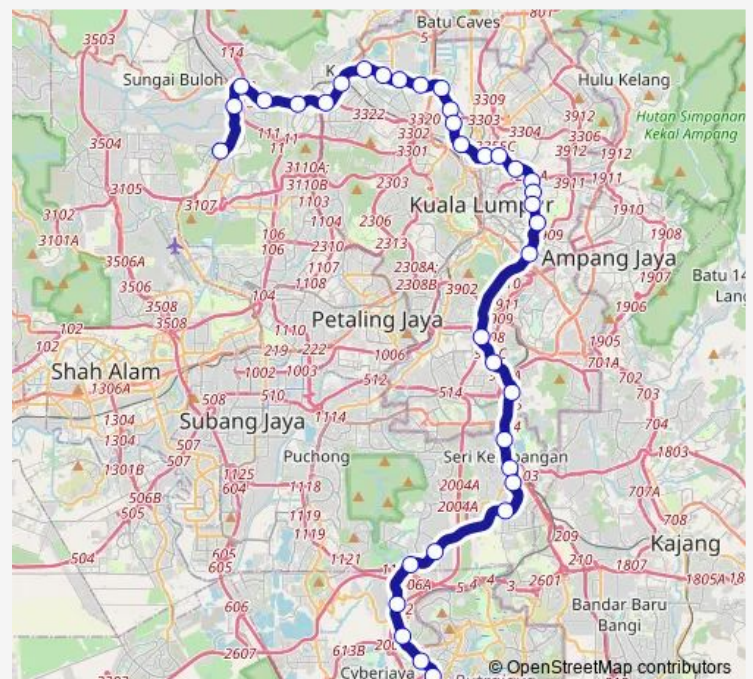

Thursday 06:00

Friday 06:00

Saturday 06:00

Sunday 06:00

Route info

Direction: Kwasa Damansara

Stops: 36

Trip Duration: 1 hour 8 min

■ PYL — MRT Putrajaya Line

BusMaps

TUN Razak Exchange

Chan SOW Lin

Kuchai

Taman Naga Emas

Sungai Besi

Serdang Raya Utara

Monday 06:00

Tuesday 06:00

Wednesday 06:00

Thursday 06:00

Friday 06:00

Saturday 06:00

Sunday 06:00

Route info

Direction: Putrajaya Sentral

Stops: 36

Trip Duration: 1 hour 8 min

SRI Delima

Jinjang

Kepong Baru

Metro Prima

SRI Damansara Timur