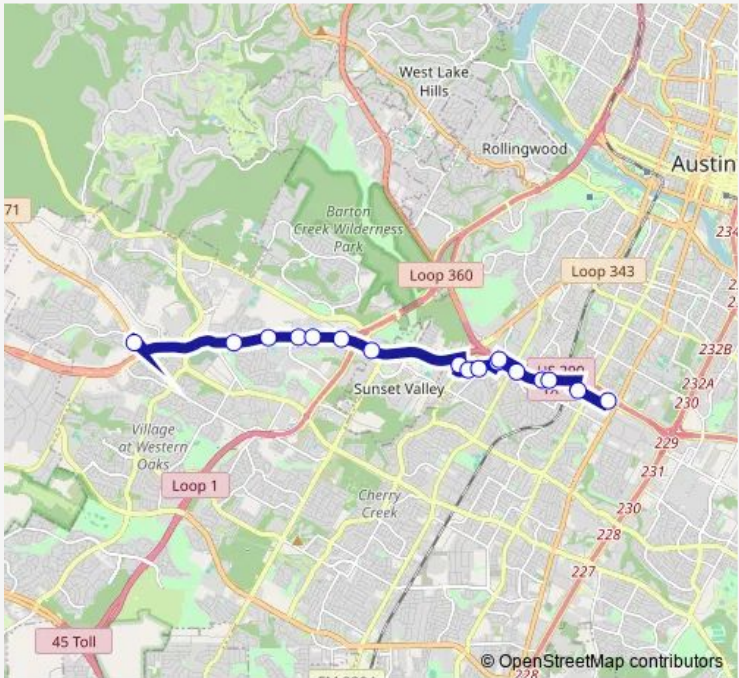

Bus 315 315-Ben White

[Go to website](#)

Direction
 South Congress Bay I — Oak Hill Plaza
 20 stops
[Open route schedule](#)

- South Congress Bay I
- South 1st/Ben White
- 1228 Ben White/Banister
- Ben White/Clawson
- Westgate Transit Center - E
- 2020 Ben White/Menchaca
- Pack Saddle Pass/Ben White
- 2222 Western Trails/Pack Saddle
- 2422 Western Trails/Roundup
- 2554 Western Trails/Tejas Trail
- 2700 Western Trails/Sagebrush
- 4631 West Gate/Western Trails
- Lamar/West Gate
- 4702 Lamar/Dudmar
- 4970 US 290/Brodie
- 5169 290 Hwy/Boston
- 5504 290 Hwy/Industrial Oaks
- 5976 290 Hwy/Harper Park
- 6132 US 290/Parkwood
- Oak Hill Plaza

Route schedule
 South Congress Bay I — Oak Hill Plaza

Monday	05:10-22:45
Tuesday	05:10-22:04
Wednesday	05:10-22:04
Thursday	05:10-22:04
Friday	05:10-22:04
Saturday	06:15-22:45
Sunday	06:15-21:15

Route info
 Direction: South Congress Bay I
 Stops: 20
 Trip Duration: 0 hour 33 min

315 — 315-Ben White **BusMaps**

Direction

Oak Hill Plaza — South Congress Bay I

17 stops

[Open route schedule](#)

Oak Hill Plaza

6063 US 290/Old Fredericksburg

5638 290 Hwy/Westcreek

Westgate Transit Center - E

1901 Ben White/Merle

Ben White/Gillis

1301 Ben White/Banister

620 Radam/James Casey

South Congress Bay I

Route schedule

Oak Hill Plaza — South Congress Bay I