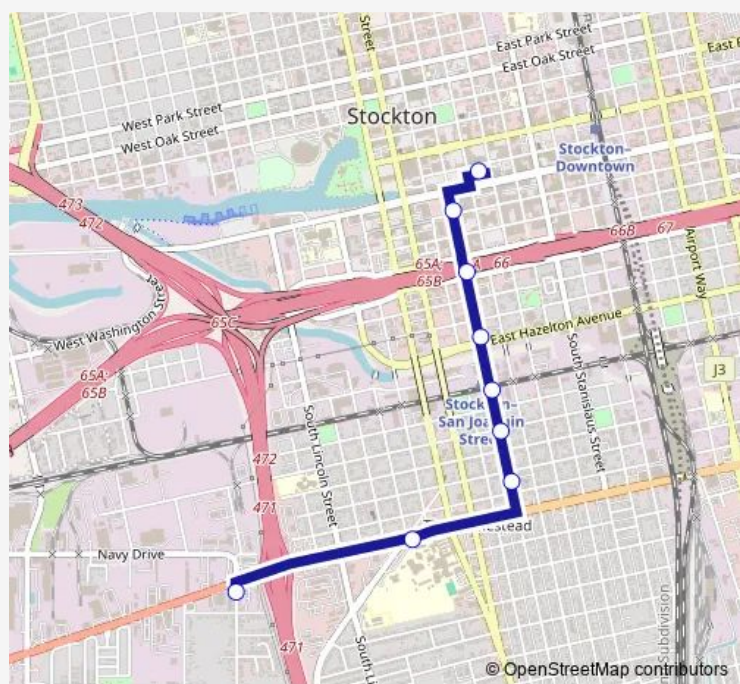

San Joaquin St & Clay St FS Northbound

San Joaquin St & Anderson NS/Nb

San Joaquin St & Taylor St NS Northbound

San Joaquin St & Hazelton FS/Nb

San Joaquin St & Lafayette St FS/Nb

San Joaquin St & Main St FS/Nb

Downtown Transit Center Dep D

Route schedule

Stockton St & Charter Wy NS Northbound — Downtown Transit Center Dep D

Monday	08:07-16:15
Tuesday	08:07-16:15
Wednesday	08:07-16:15
Thursday	08:07-16:15
Friday	08:07-16:15
Saturday	—
Sunday	—

Route info

Direction: Stockton St & Charter Wy NS Northbound

Stops: 9

Trip Duration: 0 hour 15 min

315 — Dtc-Mlk

Direction

Downtown Transit Center Dep D — Stockton St & Charter Wy NS Northbound

28 stops

[Open route schedule](#)

Downtown Transit Center Dep D

San Joaquin St & Weber Av FS/Sb

San Joaquin St & Market St FS/Sb

San Joaquin St & Lafayette NS/Sb

San Joaquin St & Hazelton NS/Sb

San Joaquin St & Taylor St NS Southbound