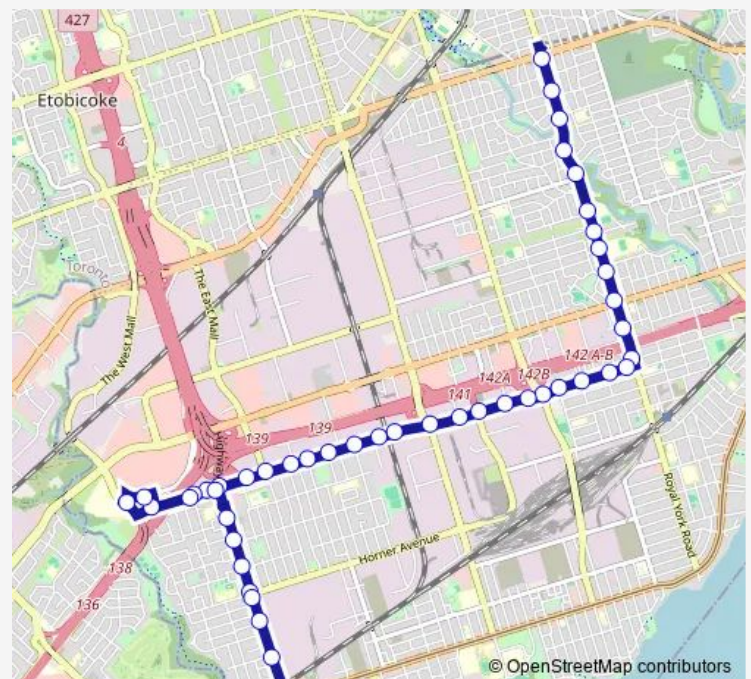

### Route schedule

Royal York Rd at Bloor St West South Side — Long Branch Loop

Monday 03:15-02:45<sup>+1</sup>

Tuesday 03:15-02:45<sup>+1</sup>

Wednesday 03:15-02:45<sup>+1</sup>

Thursday 03:15-02:45<sup>+1</sup>

### Route info

Direction: Royal York Rd at Bloor St West South Side

Stops: 46

Trip Duration: 0 hour 29 min

315 — Evans - Brown'S Line Night Bus

Evans Ave at Kipling Ave

400 Evans Ave

Evans Ave at Wickman Rd West Side

Evans Ave at Bellman Ave

Evans Ave at Treeview Dr

Evans Ave at North Carson St

Evans Ave at Gamma St West Side

Evans Ave at The East Mall

Evans Ave at Sheldon Ave West Side

Evans Ave at Brown's Line

620 Evans Ave

## Route info

Direction: Long Branch Loop

Stops: 47

Trip Duration: 0 hour 28 min

400 Evans Ave

Evans Ave at Kipling Ave

Evans Ave at Arnold St

Evans Ave at Horner Ave