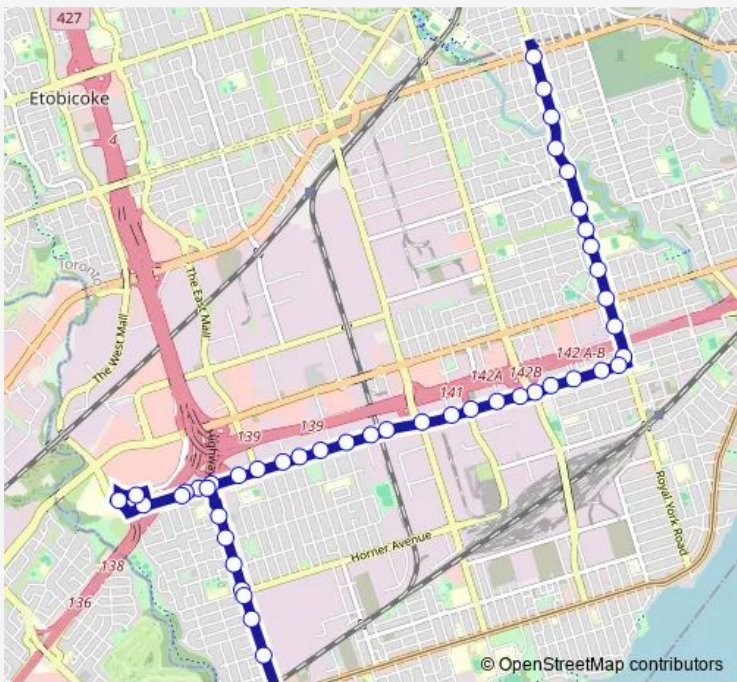

Bus 315 Evans - Brown'S Line Night Bus

[Go to website](#)

Direction
 Royal York Rd at Bloor St West South Side — Long Branch Loop
 46 stops
[Open route schedule](#)

- Royal York Rd at Bloor St West South Side
- Royal York Rd at Van Dusen Blvd
- Royal York Rd at Thompson Ave
- 800 Royal York Rd
- Royal York Rd at Norseman St
- Royal York Rd at Coney Rd
- Royal York Rd at Castlebar Rd South Side
- Royal York Rd at York View Dr
- Royal York Rd at Frankwood Rd
- Royal York Rd at The Queensway
- Royal York Rd at Sinclair St South Side
- Royal York Rd at Evans Ave South Side
- Evans Ave at Cremorne Ave
- Evans Ave at Carnarvon Ave
- Evans Ave at Garroch Pl
- Evans Ave at Ourland Ave
- Evans Ave at Islington Ave
- Evans Ave at Islington Ave West Side
- Evans Ave at Eastwick Rd West Side
- Evans Ave at Horner Ave
- Evans Ave at Arnold St West Side

Route schedule
 Royal York Rd at Bloor St West South Side — Long Branch Loop

Monday	03:15-02:45 ⁺¹
Tuesday	03:15-02:45 ⁺¹
Wednesday	03:15-02:45 ⁺¹
Thursday	03:15-02:45 ⁺¹
Friday	03:15-02:45 ⁺¹
Saturday	03:15-02:45 ⁺¹
Sunday	03:15-02:45 ⁺¹

Route info
 Direction: Royal York Rd at Bloor St West South Side
 Stops: 46
 Trip Duration: 0 hour 29 min

315 — Evans - Brown'S Line Night Bus BusMaps

Evans Ave at Kipling Ave

400 Evans Ave

Evans Ave at Wickman Rd West Side

Route info

Direction: Long Branch Loop

Stops: 47

Trip Duration: 0 hour 28 min

400 Evans Ave

Evans Ave at Kipling Ave

Evans Ave at Arnold St

Evans Ave at Horner Ave