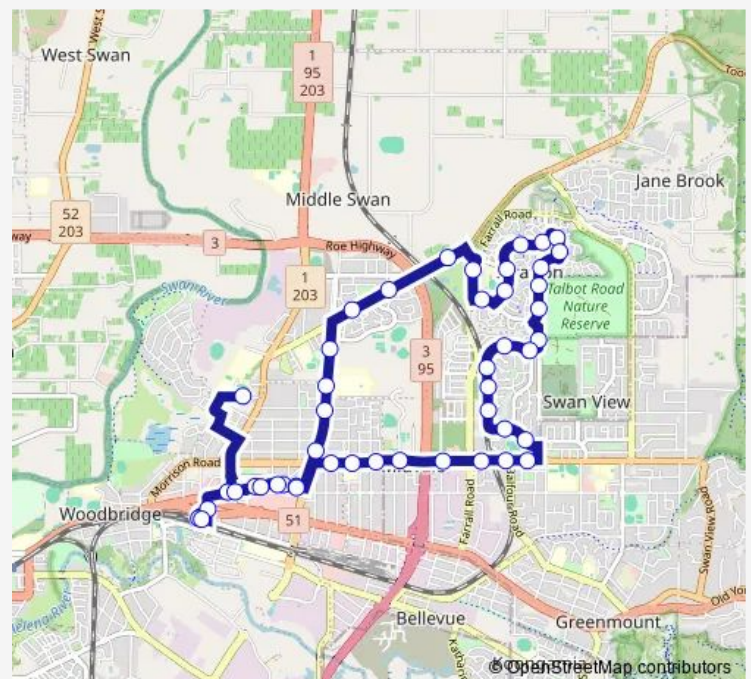

Waterlily Dr After Simmental Vale

Stratton Bvd After Waterlily Dr

Route schedule

Midland Stn Stand 3 — Muriel St La Salle College S2

Monday 06:09-00:14⁺¹

Tuesday 06:09-00:14⁺¹

Wednesday 06:09-00:14⁺¹

Thursday 06:09-00:14⁺¹

Friday 06:09-00:14⁺¹

Saturday 06:37-00:14⁺¹

Sunday 09:21-19:15

Route info

Direction: Midland Stn Stand 3

Stops: 46

Trip Duration: 0 hour 54 min

Stratton Bvd After Bus Stop 15345