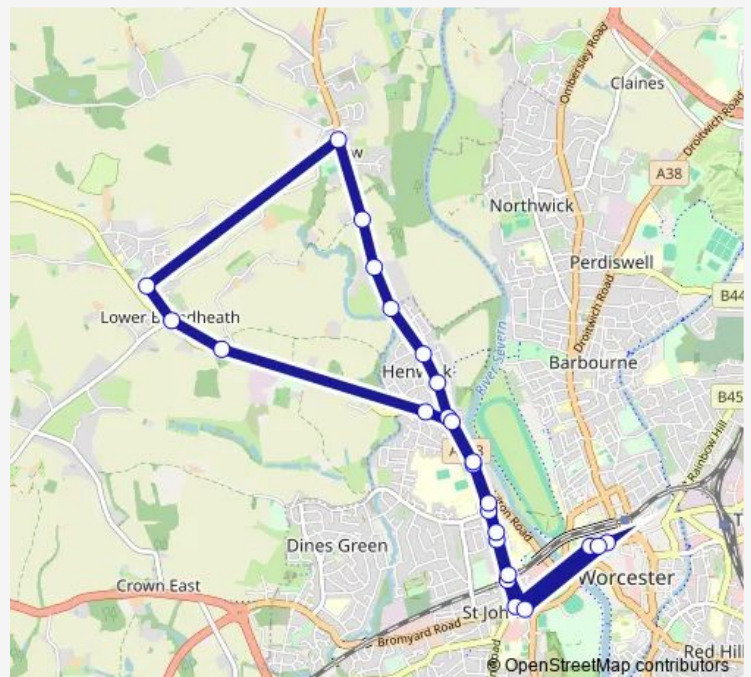

Level Crossing

Westbourne Close

Holywell Hill

Himbleton Road

Martley Road Junction

Horsford Road

Riverview Close

City Boundary

Himbleton Road

Holywell Hill

Westbourne Close

Route schedule

Crowngate Bus Station — Crowngate Bus Station

Monday 09:35

Tuesday 09:35

Wednesday 09:35

Thursday —

Friday 09:35

Saturday —

Sunday —

Route info

Direction: Crowngate Bus Station

Stops: 25

Trip Duration: 0 hour 32 min

315 — Worcester - Lower Broadheath

Level Crossing

Bull Ring

Angel Place

Crowngate Bus Station

315 Bus time schedules and route maps are available in an offline PDF at busmaps.com. Use the busmaps.com website to see live bus times, train schedule or subway schedule, and step-by-step directions for all public transit in Worcester