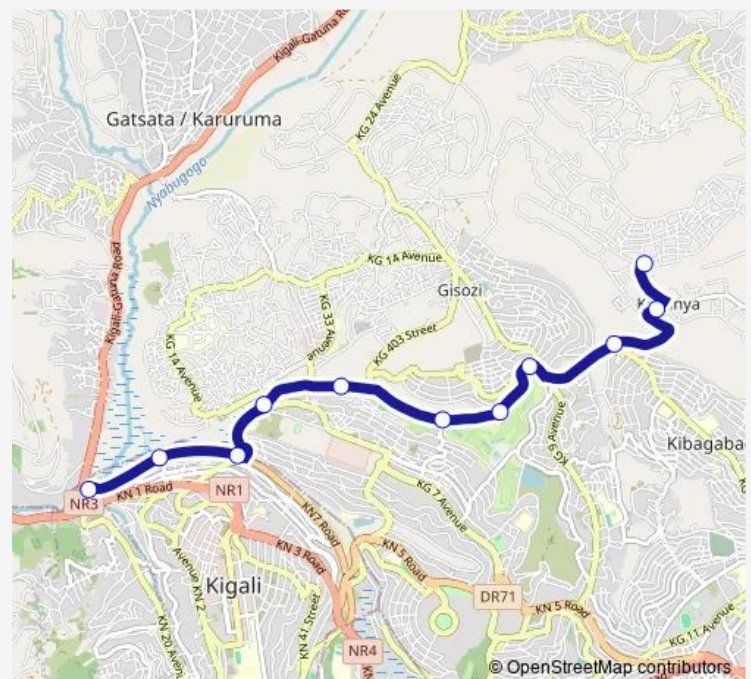

Saturday —

Sunday —

Route info

Direction: Nyabugogo - kinyinya

Stops: 11

Trip Duration: 0 hour 32 min

315 — Rftc - Zone III and IV - 315

Direction

Monday 07:59

Tuesday 07:59

Wednesday 07:59

Thursday 07:59

Friday 07:59

Saturday —

Sunday —

Route info

Wednesday 05:54

Thursday 05:54

Friday 05:54

Saturday —

Sunday —

Route info

Direction: kinyinya

Stops: 13