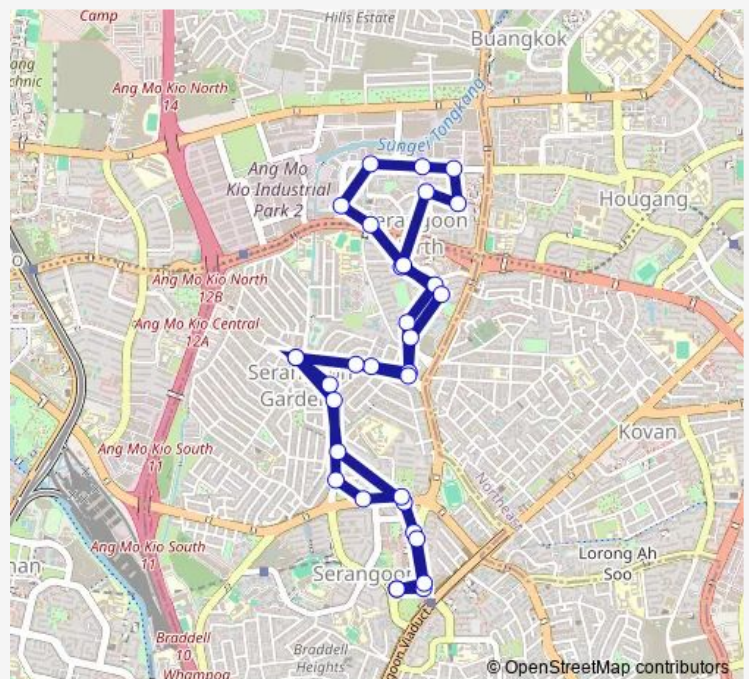

Thursday 05:30

Friday 05:30

Saturday 05:30

Sunday 05:30

Route info

Direction: S'Goon Int

Stops: 32

Trip Duration: 0 hour 52 min

315

BusMaps

Opp Blk 127

Aft Yio Chu Kang Rd

Opp Trinity Meth Ch

Serangoon Gdn Circus

Aft Chuan Gdn

Summer PI