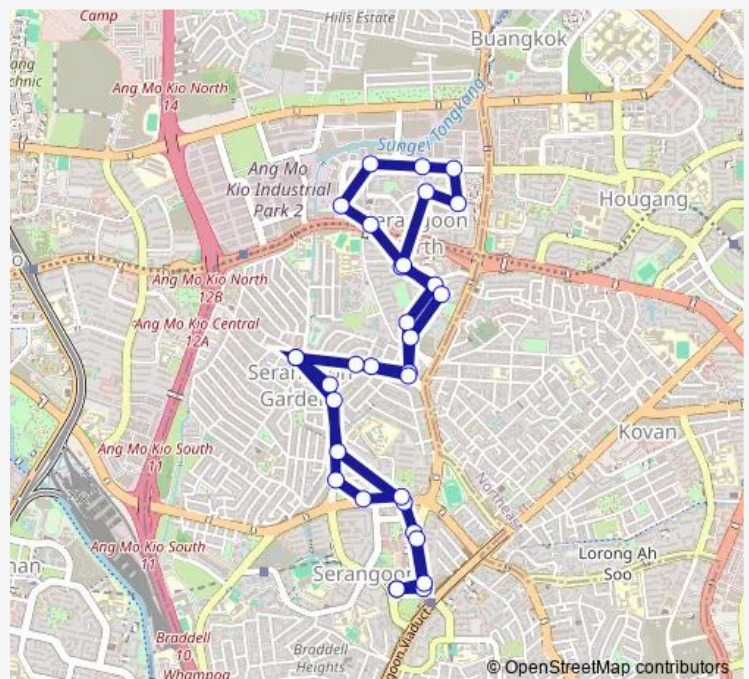

Thursday 05:30

Friday 05:30

Saturday 05:30

Sunday 05:30

Route info

Direction: S'Goon Int

Stops: 32

Trip Duration: 0 hour 52 min

■ 315

BusMaps

Opp Blk 127

Aft Yio Chu Kang Rd

Opp Trinity Meth Ch

Serangoon Gdn Circus

Aft Chuan Gdn

Summer PI