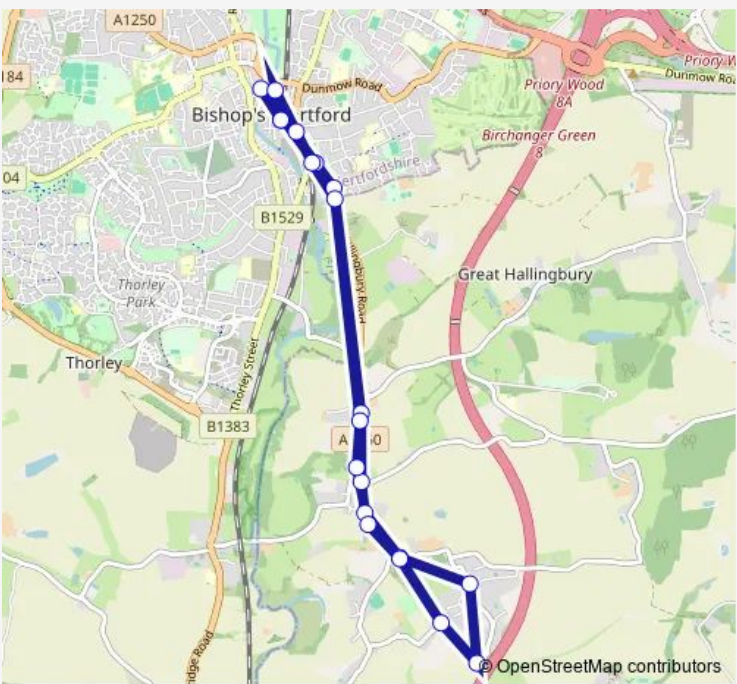

Bus 315 Bishop's Stortford - The Hallingburys - Bishop's Stortford

[Go to website](#)

Direction
 Interchange — Interchange
 20 stops
[Open route schedule](#)

- Interchange
- Riverside
- Pryors Close
- Beldams Lane
- Latchmore Bank
- New Barn Lane
- Hatch Green
- School
- Wright's Green
- Motts Green
- Grinstead Lane
- School
- Hatch Green
- New Barn Lane
- Latchmore Bank
- Beldams Lane
- Pryors Close
- The Three Tuns PH
- Dane Street
- Interchange

Route schedule
 Interchange — Interchange

Monday	07:16-19:16
Tuesday	07:16-19:16
Wednesday	07:16-19:16
Thursday	07:16-19:16
Friday	07:16-19:16
Saturday	07:16-19:16
Sunday	—

Route info
 Direction: Interchange
 Stops: 20
 Trip Duration: 0 hour 21 min

■ 315 — Bishop's Stortford - The Hallingburys - Bishop's Stortford **BusMaps**

Direction

Interchange — Interchange

20 stops

[Open route schedule](#)

Interchange

Riverside

Hillside

Saturday 08:16-20:16

Sunday —

Route info

Direction: Interchange

Stops: 20

Trip Duration: 0 hour 20 min

315 Bus time schedules and route maps are available in an offline PDF at busmaps.com. Use the busmaps.com website to see live bus times, train schedule or subway schedule, and step-by-step directions for all public transit in Bishops Stortford