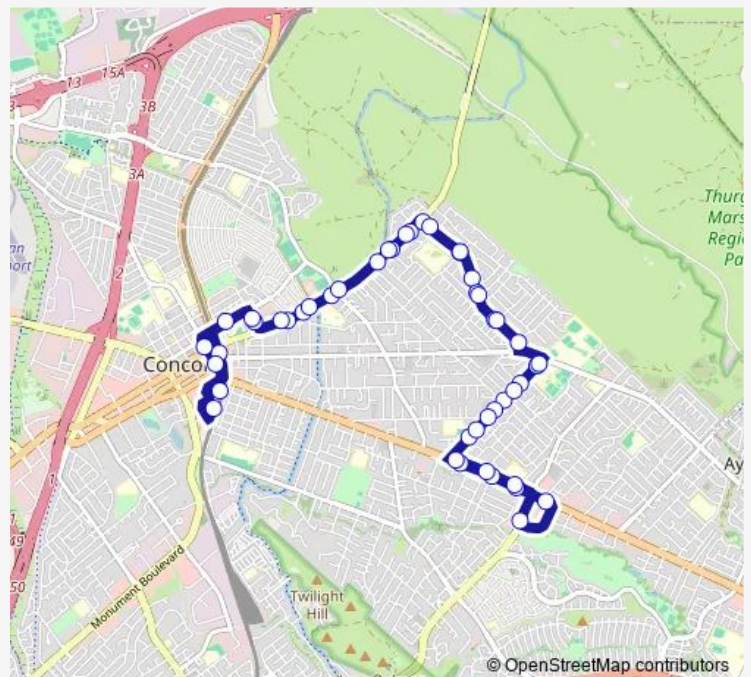

Landana Dr And Willow Pass Rd

Landana Dr And Village Rd

Landana Dr And Sandalwood Dr

Landana Dr And Silverwood Dr

Landana Dr And Cottonwood Dr

West St And Forestview Ave

West St And Glendale Ave

West St And Clayton Way

Wednesday —

Thursday —

Friday —

Saturday 08:30-17:51

Sunday 08:30-17:51

Route info

Direction: Concord Bart

Stops: 46

Trip Duration: 0 hour 43 min

315 — Concord Bart/Bel Air Dr

Clayton Rd And Denkinger Ct

Clayton Rd And Bel Air Dr

Treat Blvd And Bel Air Dr

Clayton Rd And Denkinger Ct

Clayton Rd And Mendocino Dr

Clayton Rd And West St

West St And Salem St

West St And Denver St

West St And Wilson Ln

West St And El Dorado Middle School

Landana Dr And Mulberry Dr

Landana Dr And Cottonwood Dr

Landana Dr And Beechwood Dr

Landana Dr And Village Rd