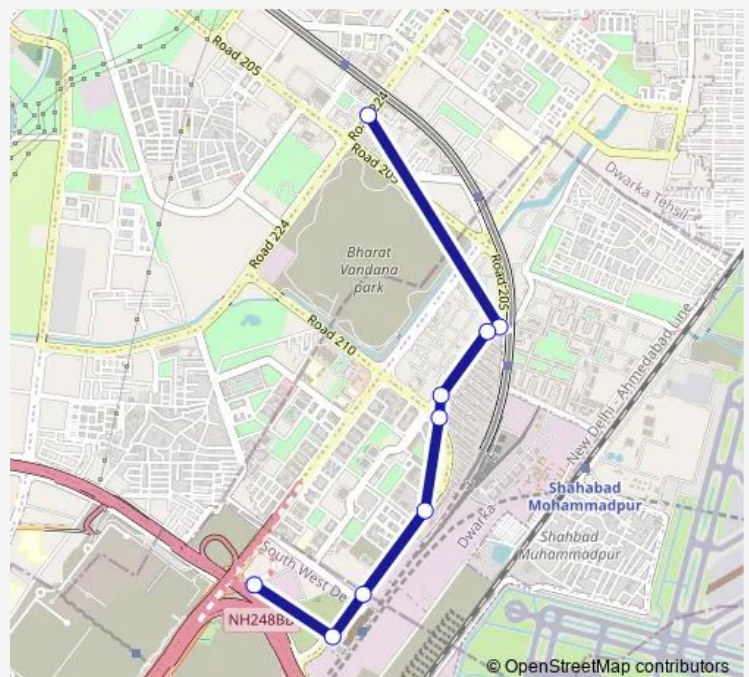

Bus DW-2Istlup

[Go to website](#)

Direction

Nhai Building/ Dwarka Sec-10 Metro Station — Dwarka Sec 22 Cluster Depot

9 stops

[Open route schedule](#)

Nhai Building/ Dwarka Sec-10 Metro Station

Dwarka Sec-8 Metro Station

Sec-22/23 Dividing

Dwarka Sec-20/21 Crossing

SFS Flats Sec 22 Dwarka

Dwarka Sec 22 Vivanta Hotel

Dwarka Sec-21 Crossing

Dwarka Sec-21 Metro Station

Dwarka Sec 22 Cluster Depot

Route schedule

Nhai Building/ Dwarka Sec-10 Metro Station — Dwarka Sec 22 Cluster Depot

Monday	06:55-21:30
Tuesday	06:55-21:30
Wednesday	06:55-21:30
Thursday	06:55-21:30
Friday	06:55-21:30
Saturday	06:55-21:30
Sunday	06:55-21:30

Route info

Direction: Nhai Building/ Dwarka Sec-10 Metro Station

Stops: 9

Trip Duration: 0 hour 16 min

■ DW-2Istlup

DW-2lstlup Bus time schedules and route maps are available in an offline PDF at busmaps.com. Use the busmaps.com website to see live bus times, train schedule or subway schedule, and step-by-step directions for all public transit in New Delhi