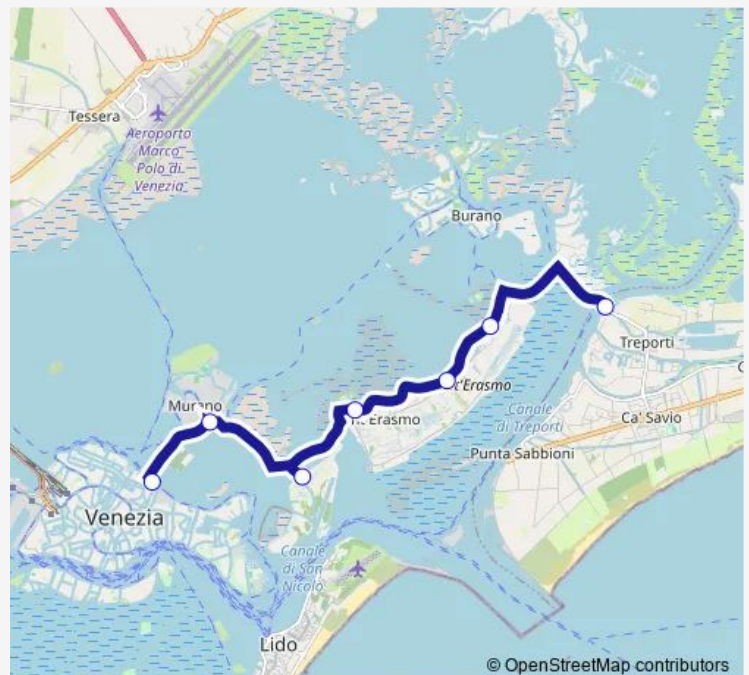

Ferry NLN F.te Nove D - Treporti

[Go to website](#)

Direction

F.te Nove D — Treporti

7 stops

[Open route schedule](#)

F.te Nove D

Murano Faro A

Vignole A Richiesta

S. Erasmo Capannone

S. Erasmo Chiesa

S. Erasmo Punta Vela

Treporti

Route schedule

F.te Nove D — Treporti

Monday	26:57 ⁺¹
Tuesday	26:57 ⁺¹
Wednesday	26:57 ⁺¹
Thursday	26:57 ⁺¹
Friday	26:57 ⁺¹
Saturday	26:57 ⁺¹
Sunday	26:57 ⁺¹

Route info

Direction: F.te Nove D

Stops: 7

Trip Duration: 0 hour 50 min

NLN — F.te Nove D - Treporti

NLN Ferry time schedules and route maps are available in an offline PDF at busmaps.com. Use the busmaps.com website to see live bus times, train schedule or subway schedule, and step-by-step directions for all public transit in Venice