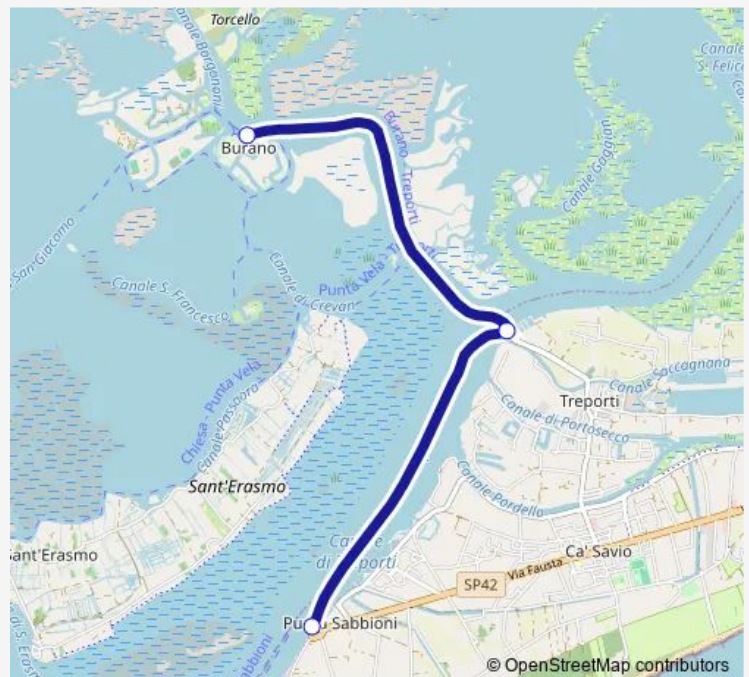

## Ferry NLN Burano B - Punta Sabbioni A

[Go to website](#)

### Direction

Punta Sabbioni A — Burano C

3 stops

[Open route schedule](#)

Punta Sabbioni A

Treporti

Burano C

### Route schedule

Punta Sabbioni A — Burano C

Monday	25:08 <sup>+1</sup>
Tuesday	25:08 <sup>+1</sup>
Wednesday	25:08 <sup>+1</sup>
Thursday	25:08 <sup>+1</sup>
Friday	25:08 <sup>+1</sup>
Saturday	25:08 <sup>+1</sup>
Sunday	25:08 <sup>+1</sup>

### Route info

Direction: Punta Sabbioni A

Stops: 3

Trip Duration: 0 hour 25 min

NLN — Burano B - Punta Sabbioni A

**Direction**

Burano B — Punta Sabbioni A

3 stops