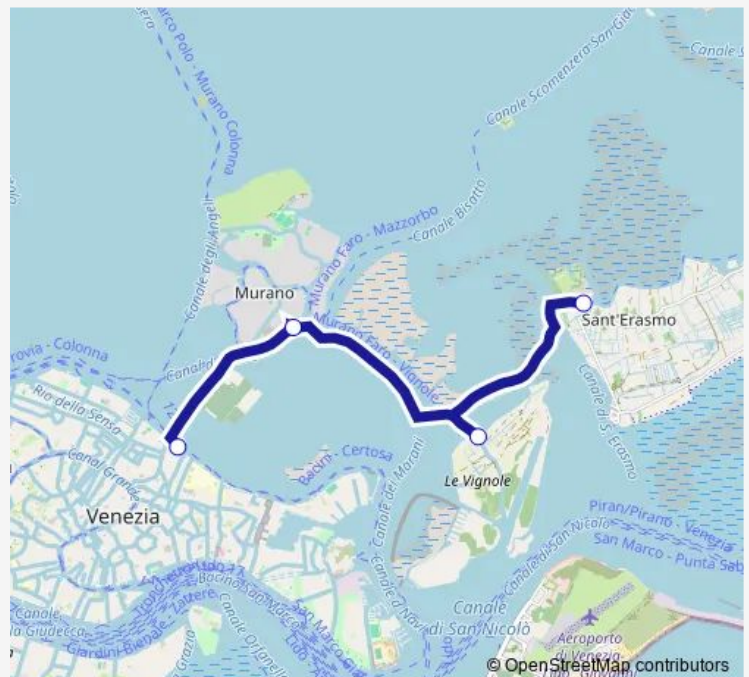

Ferry Nln F.te Nove D - S. Erasmo Capannone

[Go to website](#)

Direction

F.te Nove D — Capannone. A Richiesta

4 stops

[Open route schedule](#)

F.te Nove D

Murano Faro A

Vignole A Richiesta

Capannone. A Richiesta

Route schedule

F.te Nove D — Capannone. A Richiesta

Monday	23:20
Tuesday	23:20
Wednesday	23:20
Thursday	23:20
Friday	23:20
Saturday	23:20
Sunday	23:20

Route info

Direction: F.te Nove D

Stops: 4

Trip Duration: 0 hour 20 min

Nln — F.te Nove D - S. Erasmo Capannone

Direction

F.te Nove D — S. Erasmo Capannone

4 stops

[Open route schedule](#)

F.te Nove D

Murano Faro A

Vignole

S. Erasmo Capannone

Route schedule

F.te Nove D — S. Erasmo Capannone

Monday	24:00
Tuesday	24:00
Wednesday	24:00
Thursday	24:00
Friday	24:00
Saturday	24:00
Sunday	24:00

Route info

Direction: F.te Nove D