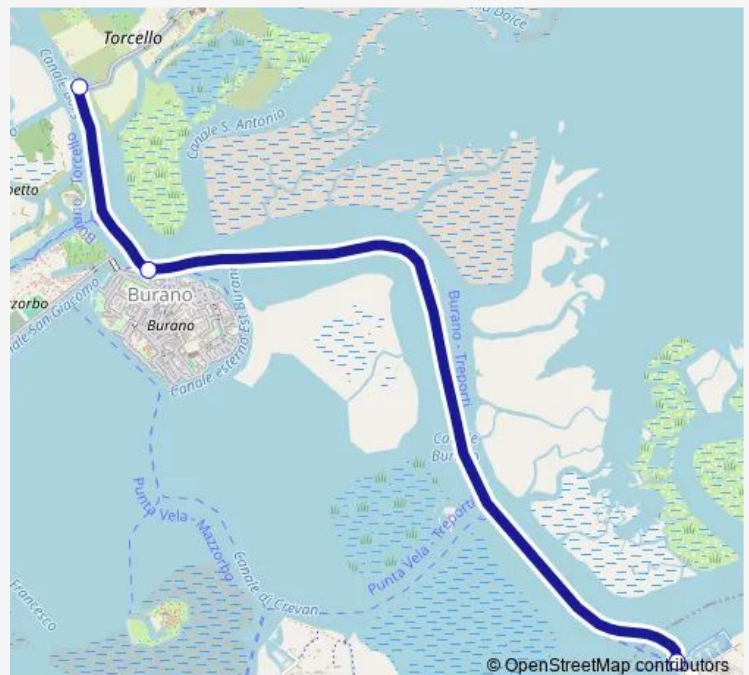

Ferry NLN Torcello A Richiesta - Treporti

[Go to website](#)

Direction

Torcello A Richiesta — Treporti

3 stops

[Open route schedule](#)

Torcello A Richiesta

Burano B

Treporti

Route schedule

Torcello A Richiesta — Treporti

Monday	—
Tuesday	03:34
Wednesday	—
Thursday	—
Friday	—
Saturday	—
Sunday	—

Route info

Direction: Torcello A Richiesta

Stops: 3

Trip Duration: 0 hour 21 min

■ NLN — Torcello A Richiesta - Treporti

Direction

Treporti — Torcello A Richiesta

3 stops

[Open route schedule](#)

Treporti

Burano C

Torcello A Richiesta

Route schedule

Treporti — Torcello A Richiesta

Monday	—
Tuesday	03:15
Wednesday	—
Thursday	—
Friday	—
Saturday	—
Sunday	—

Route info

Direction: Treporti

Stops: 3

Trip Duration: 0 hour 19 min

NLN Ferry time schedules and route maps are available in an offline PDF at busmaps.com. Use the busmaps.com website to see live bus times, train schedule or subway schedule, and step-by-step directions for all public transit in Burano