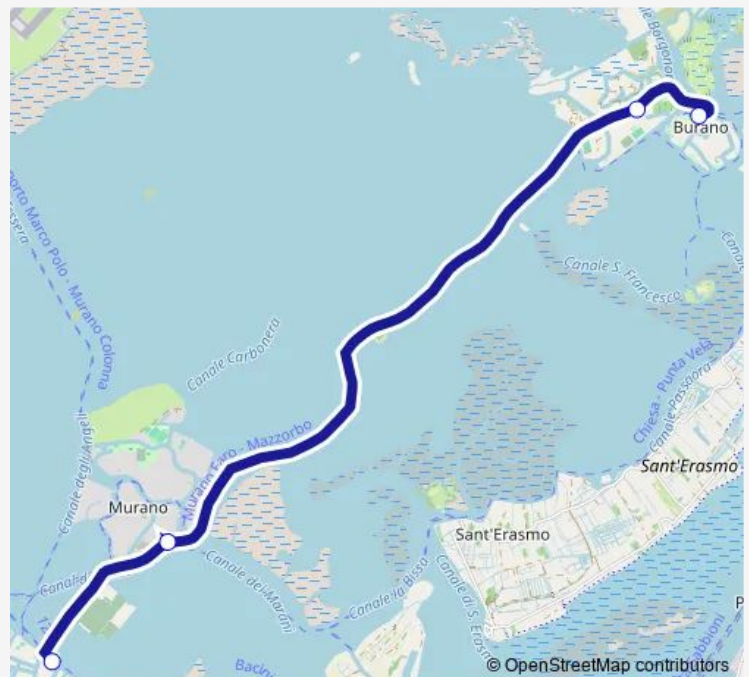

Ferry NLN F.te Nove D - Burano C[Go to website](#)**Direction**

F.te Nove D — Burano C

4 stops

[Open route schedule](#)

F.te Nove D

Murano Faro A

Mazzorbo

Burano C

Route schedule

F.te Nove D — Burano C

Monday	26:50 ⁺¹
Tuesday	26:50 ⁺¹
Wednesday	26:50 ⁺¹
Thursday	26:50 ⁺¹
Friday	26:50 ⁺¹
Saturday	26:50 ⁺¹
Sunday	26:50 ⁺¹

Route info

Direction: F.te Nove D

Stops: 4

Trip Duration: 0 hour 40 min

■ NLN — F.te Nove D - Burano B

Direction

Burano C — F.te Nove D

7 stops

[Open route schedule](#)

Burano C

S. Erasmo Punta Vela

S. Erasmo Chiesa