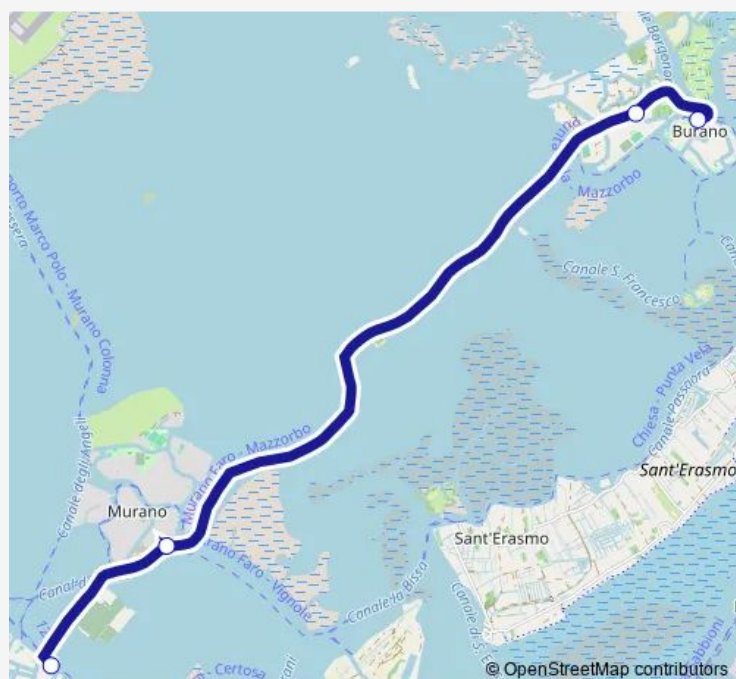

Ferry NIn F.te Nove D - Burano C

[Go to website](#)

Direction

F.te Nove D — Burano C

4 stops

[Open route schedule](#)

F.te Nove D

Murano Faro A

Mazzorbo

Burano C

Route schedule

F.te Nove D — Burano C

Monday	26:50⁺¹
Tuesday	26:50⁺¹
Wednesday	26:50⁺¹
Thursday	26:50⁺¹
Friday	26:50⁺¹
Saturday	26:50⁺¹
Sunday	26:50⁺¹

Route info

Direction: F.te Nove D

Stops: 4

Trip Duration: 0 hour 40 min

NIn — F.te Nove D - Burano C