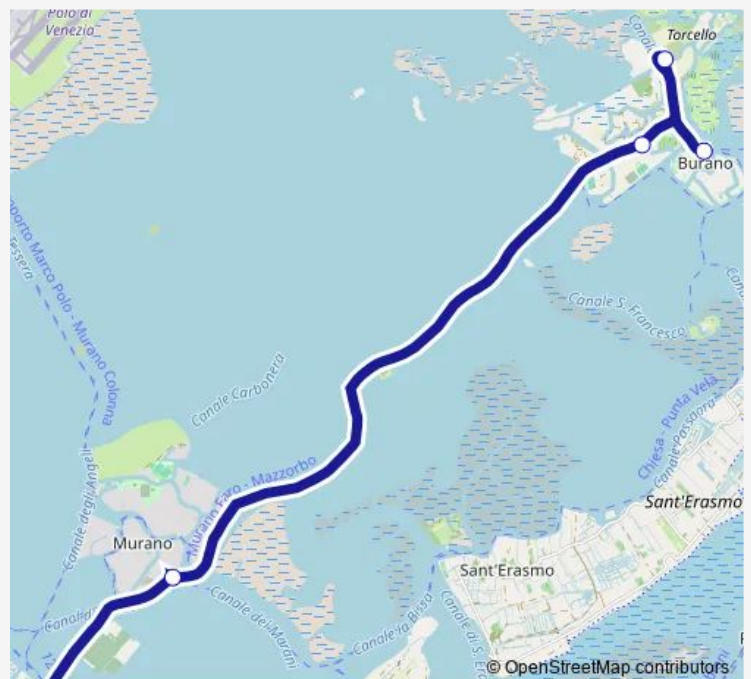

Ferry NLN Burano C - F.te Nove D[Go to website](#)**Direction**

Burano C — F.te Nove D

5 stops

[Open route schedule](#)

Burano C

Torcello A Richiesta

Mazzorbo

Murano Faro A

F.te Nove D

Route schedule

Burano C — F.te Nove D

Monday	—
Tuesday	03:30
Wednesday	—
Thursday	—
Friday	—
Saturday	—
Sunday	—

Route info

Direction: Burano C

Stops: 5

Trip Duration: 0 hour 39 min